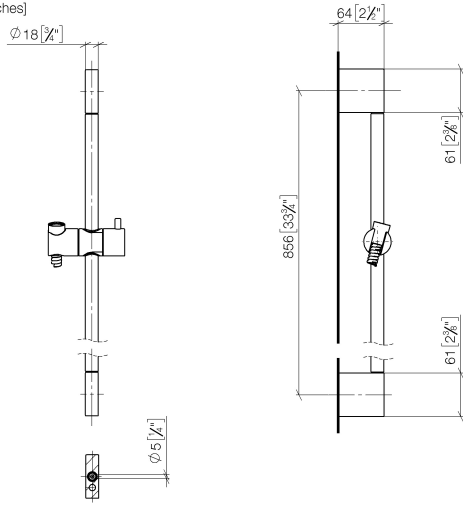

Shower set without hand shower - Brushed Dark Platinum

IMO

26 413 979

Fits: IMO, LULU, MEM, TARA, CL.1, LISSÉ,
VAIA, META, CYO

- slide bar
- Pipe diameter 18 mm
- gauge 853 mm
- metal shower hose 1750mm with integrated anti-twist protection
- shower hose connector 3/8"
- WRAS 2009048

Required miscellaneous

	SERIES-VARIOUS Hand shower - Brushed Dark Platinum	28 025 979-99 0010
---	---	-----------------------

26 413 979

mm [inches]

Codes & Standards

ASME A112.18.1

cUPC

Scottish Water
Byelaws