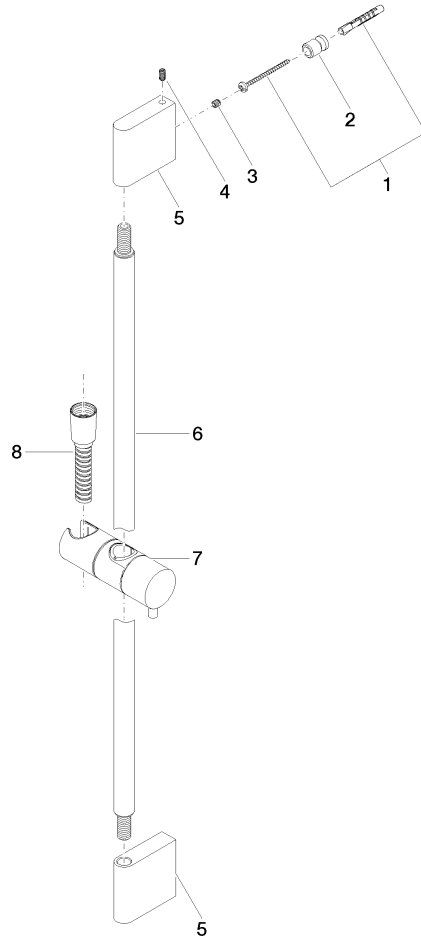

Shower set without hand shower - Brushed Dark Platinum

IMO

26 413 979

Fits: IMO, LULU, MEM, TARA, CL.1, LISSÉ,
VAIA, META, CYO

- slide bar
- Pipe diameter 18 mm
- gauge 853 mm
- metal shower hose 1750mm with integrated anti-twist protection
- shower hose connector 3/8"
- WRAS 2009048

Required miscellaneous

	SERIES-VARIOUS Hand shower - Brushed Dark Platinum	28 025 979-99 0010
---	---	-----------------------

26 413 979

mm [inches]

Codes & Standards

ASME A112.18.1

cUPC

Scottish Water
Byelaws

Shower set without hand shower - Brushed Dark Platinum

IMO

26 413 979

Spare parts list

Product version from 10/1/2023

No.	Item Number	Name	Quantity used	Delivery time
	05 17 20 726 02 90	fixing set	13	2