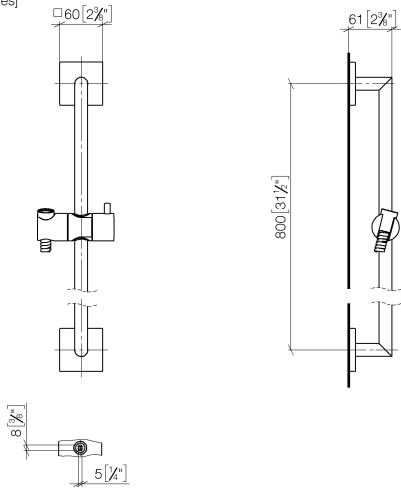

Shower set without hand shower - Dark Chrome

26 413 980

- slide bar
- Pipe diameter 18 mm
- rosette 60 x 60 mm
- gauge 800 mm
- metal shower hose 1750mm with integrated anti-twist protection
- shower hose connector 3/8"
- WRAS

Shower set without hand shower - Dark Chrome

26 413 980

mm [inches]

Codes & Standards

ASME A112.18.1

cUPC

Certificates

IAPMO_4976