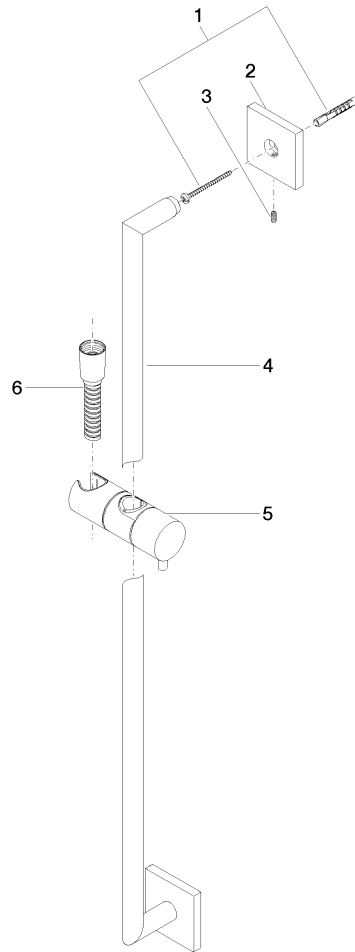

Shower set without hand shower - Brushed Light Gold

26 413 980 Product version from 6/1/2024

- slide bar
- Pipe diameter 18 mm
- rosette 60 x 60 mm
- gauge 800 mm
- metal shower hose 1750mm with integrated anti-twist protection
- shower hose connector 3/8"
- WRAS

Shower set without hand shower - Brushed Light Gold

26 413 980 Product version from 6/1/2024

Recommended miscellaneous

	Concealed wall elbow - •min. recess depth mm •max. recess depth mm	35 085 970 90
---	---	---------------

Shower set without hand shower - Brushed Light Gold

26 413 980 Product version from 6/1/2024

mm [inches]

Shower set without hand shower - Brushed Light Gold

26 413 980 Product version from 6/1/2024

Spare parts list

No.	Item Number	Name	Quantity used	Delivery time
1	05 30 31 025 00 90	fixing set	2	2
2	08 17 98 507-27	holder	2	60
3	09 31 11 061 90	pin	2	2
4	05 28 22 590 01-27	bar	1	60
5	12 580 970-27	Slide unit - Brushed Light Gold	1	30
6	28 322 970-27	Metal shower hose 1/2" x 3/8" x 1750 mm - Brushed Light Gold	1	30