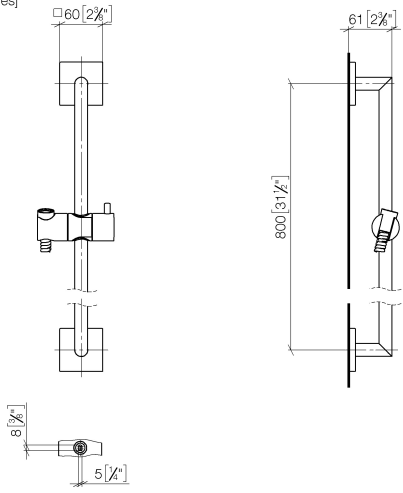

Shower set without hand shower - Brushed Light Gold

26 413 980 Product version from 6/1/2024

- slide bar
- Pipe diameter 18 mm
- rosette 60 x 60 mm
- gauge 800 mm
- metal shower hose 1750mm with integrated anti-twist protection
- shower hose connector 3/8"
- WRAS

Shower set without hand shower - Brushed Light Gold

26 413 980 Product version from 6/1/2024

mm [inches]

Shower set without hand shower - Brushed Light Gold

26 413 980 Product version from 6/1/2024

Spare parts list

No.	Item Number	Name	Quantity used	Delivery time
1	05 30 31 025 00 90	fixing set	2	2
2	08 17 98 507-27	holder	2	60
3	09 31 11 061 90	pin	2	2
4	05 28 22 590 01-27	bar	1	60
5	12 580 970-27	Slide unit - Brushed Light Gold	1	30
6	28 322 970-27	Metal shower hose 1/2" x 3/8" x 1750 mm - Brushed Light Gold	1	30