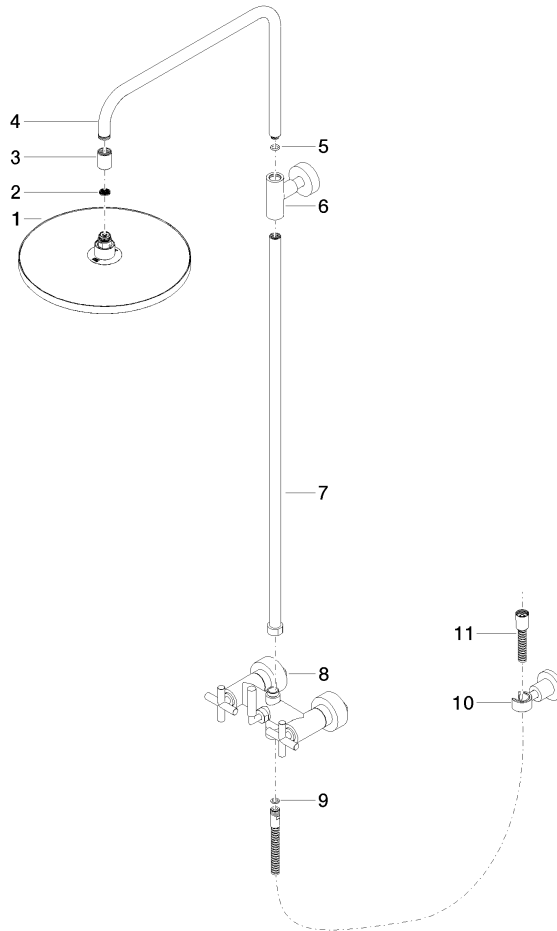

TARA Showerpipe without hand shower 300 mm - Dark Chrome

26 623 892 Product version from 4/1/2024

- shower with fixed riser projection 420mm
- overhead shower: rain flow
- rain shower Ø 300 mm
- rain shower with anti-scale system
- max. rainshower flow 14 l/min
- Function from: 10 l/min
- rotary diverter for fixed-riser shower/hand shower
- height of fittings up to rain shower (bottom edge) 1007mm
- height of fittings up to top edge of elbow 1167mm
- rosette for shower holder Ø 55mm
- rosette for wall mounting Ø 57mm
- rosette for shower mixer Ø 65mm
- gauge 150 mm - 13 mm
- 1500 mm metal shower hose
- 1/2" connection
- Pipe diameter 20 mm
- quick clearing

TARA Showerpipe without hand shower 300 mm - Dark Chrome

26 623 892 Product version from 4/1/2024

Flow rate chart

Codes & Standards

DIN 4109

EN 1717

ISO 3822

Ü-Zeichen

TARA Showerpipe without hand shower 300 mm - Dark Chrome

26 623 892 Product version from 4/1/2024

Certificates

Belgaqua_24-004-2 LGA_38

TARA Showerpipe without hand shower 300 mm - Dark Chrome

26 623 892 Product version from 4/1/2024

Parts for other finishes can be found here: [Chrome](#)

Spare parts list

No.	Item Number	Name	Quantity used	Delivery time
1	04 12 05 091 00-19	shower	1	20
2	09 23 01 039 90	sieve	1	2
3	09 24 03 177 20-19	adaptor	1	20
4	04 28 22 101 20-19	spout	1	20
5	90 14 10 011 00 90	seal	1	2
6	90 17 11 037 00-19	holder	1	20
7	90 28 22 096 00-19	pipe	1	20
8	04 17 10 020 01-19	fitting	1	20
9	90 14 20 026 00 90	seal	1	2
10	28 050 892-19	TARA Wall bracket - Dark Chrome	1	20
11	28 304 970-19	Metal shower hose 1/2" x 3/8" x 1500 mm - Dark Chrome	1	20