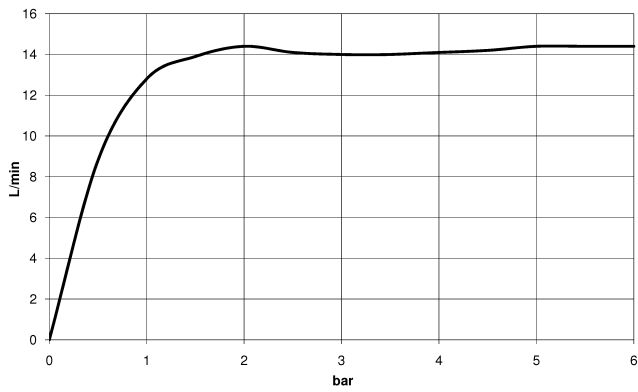

TARA Showerpipe without hand shower 300 mm - Dark Chrome

26 623 892 Product version from 4/1/2024

- shower with fixed riser projection 420mm
- overhead shower: rain flow
- rain shower Ø 300 mm
- rain shower with anti-scale system
- max. rainshower flow 14 l/min
- Function from: 10 l/min
- rotary diverter for fixed-riser shower/hand shower
- height of fittings up to rain shower (bottom edge) 1007mm
- height of fittings up to top edge of elbow 1167mm
- rosette for shower holder Ø 55mm
- rosette for wall mounting Ø 57mm
- rosette for shower mixer Ø 65mm
- gauge 150 mm - 13 mm
- 1500 mm metal shower hose
- 1/2" connection
- Pipe diameter 20 mm
- quick clearing

This article does not include a hand shower!

Intrinsic protection against back flow.

	Dark Chrome	26 623 892-19
	Chrome	26 623 892-00
	Brushed Platinum	26 623 892-06
	Platinum	26 623 892-08
	Brushed Durabronze (23kt Gold)	26 623 892-28
	Matte Black	26 623 892-33
	Brushed Bronze	26 623 892-42
	Brushed Champagne (22kt Gold)	26 623 892-46
	Champagne (22kt Gold)	26 623 892-47
	Brushed Chrome	26 623 892-93
	Brushed Dark Platinum	26 623 892-99

TARA Showerpipe without hand shower 300 mm - Dark Chrome

26 623 892 Product version from 4/1/2024

Flow rate chart

Codes & Standards

DIN 4109

EN 1717

ISO 3822

Ü-Zeichen