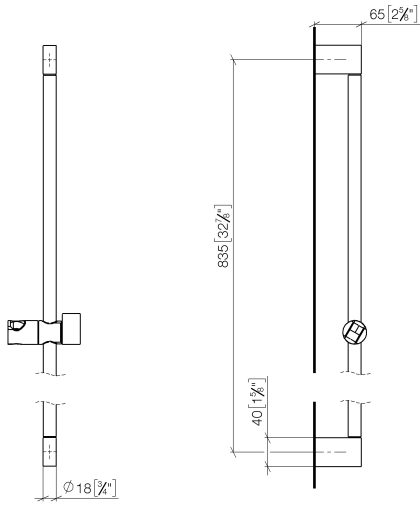

IMO Slide bar with slider - Brushed Platinum

IMO

26 705 670

- 73mm projection
- gauge 835 mm

	Brushed Platinum	26 705 670-06
	Chrome	26 705 670-00
	Dark Chrome	26 705 670-19
	Brushed Light Gold	26 705 670-27
	Matte Black	26 705 670-33

26 705 670

mm [inches]

26 705 670

Product version up to 2/6/2020

Product version from 2/6/2020

Parts for other
finishes can be found
here: [Chrome](#)

IMO Slide bar with slider - Brushed Platinum

IMO

26 705 670

Spare parts list

Product version up to 2/6/2020

Product version from 2/6/2020

No.	Item Number	Name	Quantity used	Delivery time
	05 17 20 726 02 90	fixing set	9	2