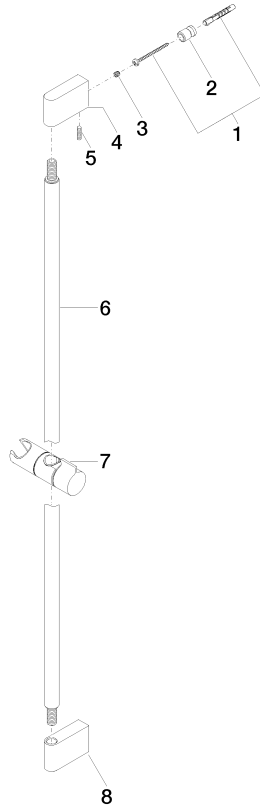

IMO Slide bar with slider - Brushed Platinum

IMO

26 705 670

- 73mm projection
- gauge 835 mm

	Brushed Platinum	26 705 670-06
	Chrome	26 705 670-00
	Dark Chrome	26 705 670-19
	Brushed Light Gold	26 705 670-27
	Matte Black	26 705 670-33

26 705 670

mm [inches]

26 705 670

Product version up to 2/6/2020

Product version from 2/6/2020

Parts for other
finishes can be found
here: [Chrome](#)

IMO Slide bar with slider - Brushed Platinum

IMO

26 705 670

Spare parts list

Product version up to 2/6/2020

Product version from 2/6/2020

No.	Item Number	Name	Quantity used	Delivery time
	05 17 20 726 02 90	fixing set	9	2