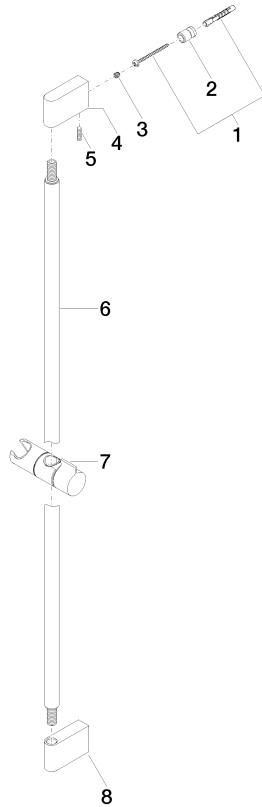

IMO Slide bar with slider - Brushed Light Gold

26 705 670

- 73mm projection
- gauge 835 mm

	Brushed Light Gold	26 705 670-27
	Chrome	26 705 670-00
	Brushed Platinum	26 705 670-06
	Dark Chrome	26 705 670-19
	Matte Black	26 705 670-33

26 705 670

mm [inches]

26 705 670

**Product version from 2/6/2020**

Parts for other  
finishes can be found  
here: [Chrome](#)

## Spare parts list

### Product version from 2/6/2020

No.	Item Number	Name	Quantity used	Delivery time
	05 17 20 726 02 90	fixing set	12	2