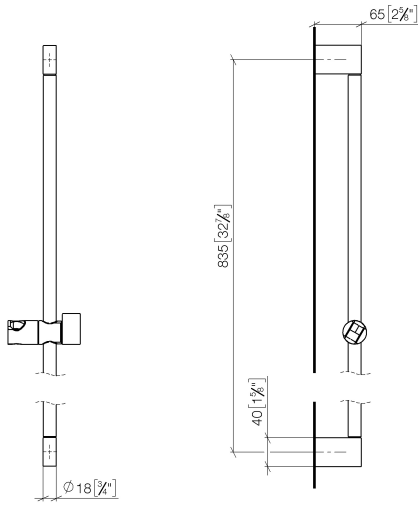

IMO Slide bar with slider - Brushed Light Gold

26 705 670

- 73mm projection
- gauge 835 mm

	Brushed Light Gold	26 705 670-27
	Chrome	26 705 670-00
	Brushed Platinum	26 705 670-06
	Dark Chrome	26 705 670-19
	Matte Black	26 705 670-33

26 705 670

mm [inches]

26 705 670

**Product version from 2/6/2020**

Parts for other  
finishes can be found  
here: [Chrome](#)

# IMO Slide bar with slider - Brushed Light Gold

IMO

26 705 670

### Product version from 2/6/2020

No.	Item Number	Name	Quantity used	Delivery time
	05 17 20 726 02 90	fixing set	12	2