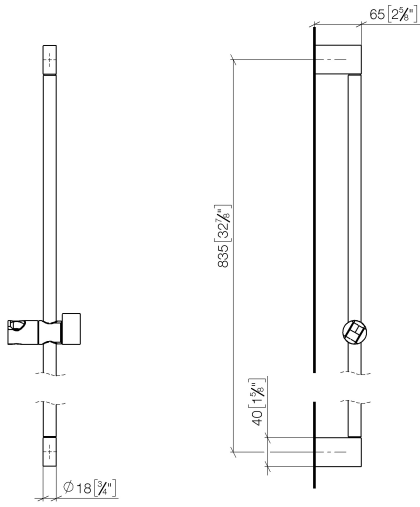

26 705 670

- 73mm projection
- gauge 835 mm

	Matte Black	26 705 670-33
	Chrome	26 705 670-00
	Brushed Platinum	26 705 670-06
	Dark Chrome	26 705 670-19
	Brushed Light Gold	26 705 670-27

26 705 670

mm [inches]

26 705 670

Product version up to 2/6/2020

**Product version from 2/6/2020**

Parts for other  
finishes can be found  
here: [Chrome](#)

## IMO Slide bar with slider - Matte Black

IMO

26 705 670

#### **Product version from 2/6/2020**

No.	Item Number	Name	Quantity used	Delivery time
	05 17 20 726 02 90	fixing set	9	2