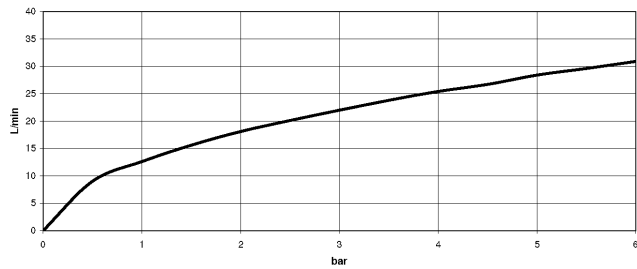

27 502 370

- 225mm projection
- complete hand shower set: normal flow
- spout: circular, air-enriched flow
- complete hand shower set with anti-scale system
- automatic bath/shower diverter
- height of mixer 185 mm
- height up to aerator 140 mm
- hole diameter valve 32 mm
- hole diameter spout 32 mm
- hole diameter for complete hand shower set 32 mm
- rosette for spout Ø 70mm
- rosette for complete hand shower set Ø 60mm
- rosette for deck valve Ø 60mm
- metal shower hose 1750mm with integrated anti-twist protection
- max. spout flow rate 23 l/min
- max. flow for complete hand shower set 6.8 l/min

Recommended miscellaneous

Perfecto installation kit -

12 614 970 90

27 502 370

mm [inches]
1:10

Flow rate chart

Certificates

LGA_8028. Belgaqua_21-380-27_4.