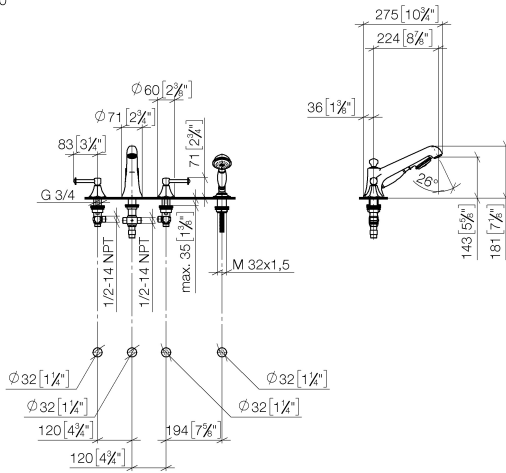

27 502 370

- 225mm projection
- complete hand shower set: normal flow
- spout: circular, air-enriched flow
- complete hand shower set with anti-scale system
- automatic bath/shower diverter
- height of mixer 185 mm
- height up to aerator 140 mm
- hole diameter valve 32 mm
- hole diameter spout 32 mm
- hole diameter for complete hand shower set 32 mm
- rosette for spout Ø 70mm
- rosette for complete hand shower set Ø 60mm
- rosette for deck valve Ø 60mm
- metal shower hose 1750mm with integrated anti-twist protection
- max. spout flow rate 23 l/min
- max. flow for complete hand shower set 6.8 l/min

Recommended miscellaneous

Perfecto installation kit -

12 614 970 90

27 502 370

mm [inches]
1:10

Flow rate chart

Certificates

LGA_8028. Belgaqua_21-380-27_4.

27 502 370

Spare parts list

No.	Item Number	Name	Quantity used	Delivery time
1	20 000 370-00	side panel	1	60
2	13 502 380-00	spout	1	60
3	12 502 970 90	High pressure hose 1/2" x 1/2" x 400 mm -	2	2
4	20 000 371-00	side panel	1	60
5	27 703 370-00	shower set	1	60