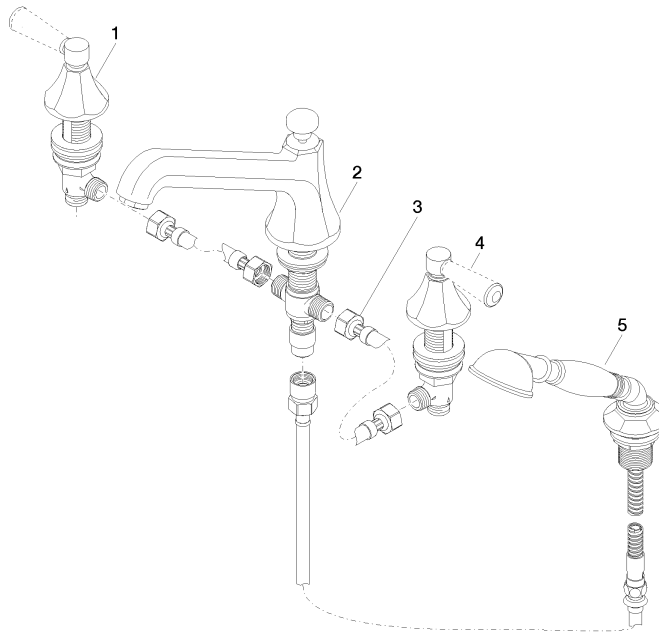

27 502 370

- 225mm projection
- complete hand shower set: normal flow
- spout: circular, air-enriched flow
- complete hand shower set with anti-scale system
- automatic bath/shower diverter
- height of mixer 185 mm
- height up to aerator 140 mm
- hole diameter valve 32 mm
- hole diameter spout 32 mm
- hole diameter for complete hand shower set 32 mm
- rosette for spout Ø 70mm
- rosette for complete hand shower set Ø 60mm
- rosette for deck valve Ø 60mm
- metal shower hose 1750mm with integrated anti-twist protection
- max. spout flow rate 23 l/min
- max. flow for complete hand shower set 6.8 l/min

Recommended miscellaneous

Perfecto installation kit -

12 614 970 90

27 502 370

mm [inches]
1:10

Flow rate chart

Certificates

LGA_8028. Belgaqua_21-380-27_4.

27 502 370

Spare parts list

No.	Item Number	Name	Quantity used	Delivery time
1	20 000 370-00	side panel	1	60
2	13 502 380-00	spout	1	60
3	12 502 970 90	High pressure hose 1/2" x 1/2" x 400 mm -	2	2
4	20 000 371-00	side panel	1	60
5	27 703 370-00	shower set	1	60