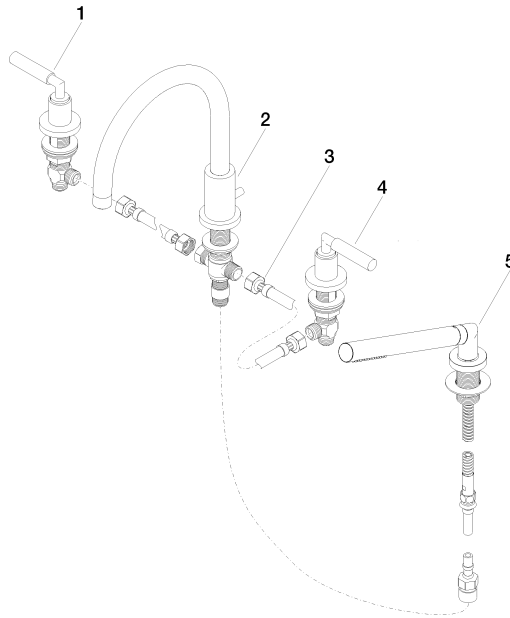

27 512 882

- spout: circular, air-enriched flow
- max. flow 23.5 l/min at 3 bar flow pressure
- Hand shower: COMPACT RAIN, max. flow rate 6.8 l/min (at 3 bar)
- complete hand shower set with anti-scale system
- 220mm projection
- with anti-scale system
- automatic bath/shower diverter
- height of mixer 290 mm
- height up to aerator 135 mm
- hole diameter valve 32 mm
- hole diameter spout 32 mm
- hole diameter for complete hand shower set 32 mm
- rosette for spout Ø 55mm
- rosette for complete hand shower set Ø 50mm
- rosette for deck valve Ø 55mm
- metal shower hose 1750mm with integrated anti-twist protection

## TARA Bath shower set for bath rim or tile edge installation - Matte Black

---

TARA

27 512 882

### Certificates

---

Belgaqua\_21-026-2 LGA\_18

27 512 882

Product version from 4/1/2024

TARA Bath shower set for bath rim or tile edge installation - Matte Black

TARA

27 512 882

**Spare parts list**

**Product version from 4/1/2024**

| No. | Item Number   | Name  | Quantity used | Delivery time |
|-----|---------------|---|---------------|---------------|
|     | 20 000 882-33 | TARA Deck valve clockwise closing - Matte Black | 6             | -             |