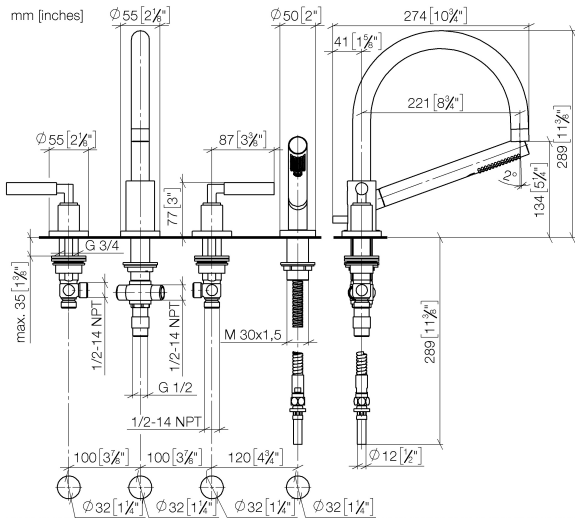

27 512 882

- spout: circular, air-enriched flow
- max. flow 23.5 l/min at 3 bar flow pressure
- Hand shower: COMPACT RAIN, max. flow rate 6.8 l/min (at 3 bar)
- complete hand shower set with anti-scale system
- 220mm projection
- with anti-scale system
- automatic bath/shower diverter
- height of mixer 290 mm
- height up to aerator 135 mm
- hole diameter valve 32 mm
- hole diameter spout 32 mm
- hole diameter for complete hand shower set 32 mm
- rosette for spout Ø 55mm
- rosette for complete hand shower set Ø 50mm
- rosette for deck valve Ø 55mm
- metal shower hose 1750mm with integrated anti-twist protection

**Recommended miscellaneous**

**Perfecto installation kit -** 12 614 970 90

**Recommended miscellaneous**

**Decorative caps for Perfecto - Matte Black** 12 801 970-33  
● 1 pair

27 512 882

**Flow rate chart**

## TARA Bath shower set for bath rim or tile edge installation - Matte Black

---

TARA

27 512 882

**Spare parts list**

**Product version from 4/1/2024**

| No. | Item Number   | Name  | Quantity used | Delivery time |
|-----|---------------|---|---------------|---------------|
|     | 20 000 882-33 | TARA Deck valve clockwise closing - Matte Black | 6             | -             |