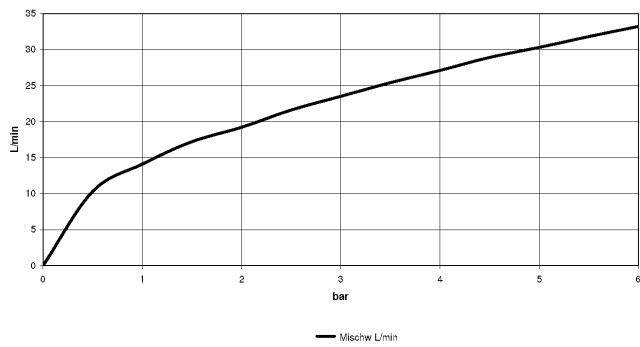

Flow rate chart

Codes & Standards

DIN 4109

EN 1717

ISO 3822

Ü-Zeichen