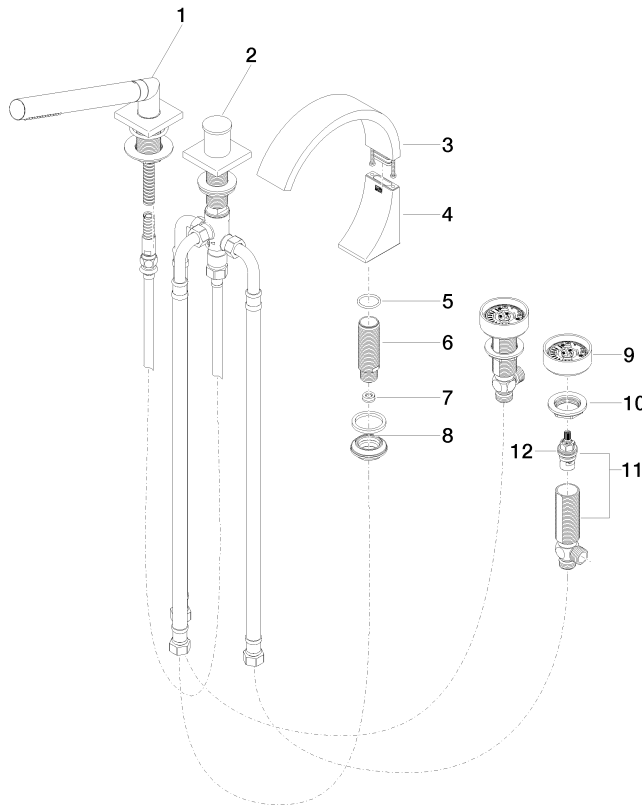

CYO Five-hole bath mixer for bath rim or tile edge installation - Brushed Platinum

CYO

27 523 811

- 167mm projection
- rectangular, air-enriched flow
- height of mixer 198 mm
- height up to aerator 133 mm
- Hand shower: COMPACT RAIN, max. flow rate 6.8 l/min (at 3 bar)
- complete hand shower set with anti-scale system
- hole diameter spout 32 mm
- hole diameter valve 32 mm
- rosette for complete hand shower set 60 x 60mm
- handle Ø 60mm
- metal shower hose 1750mm with integrated anti-twist protection
- max. flow 23.8 l/min at 3 bar flow pressure
- WRAS 2204011

CYO Five-hole bath mixer for bath rim or tile edge installation - Brushed
Platinum

CYO

27 523 811

Certificates

LGA_38

WRAS_2204

IAPMO_4976

Belgaqua_21-380-2

27 523 811

Product version from 7/1/2023

Parts for other
finishes can be found
here: [Chrome](#)

CYO Five-hole bath mixer for bath rim or tile edge installation - Brushed Platinum

CYO

27 523 811

Spare parts list

Product version from 7/1/2023

No.	Item Number	Name	Quantity used	Delivery time
	27 702 980-06	Hand shower set for bath rim or tile edge installation - Brushed Platinum	15	10