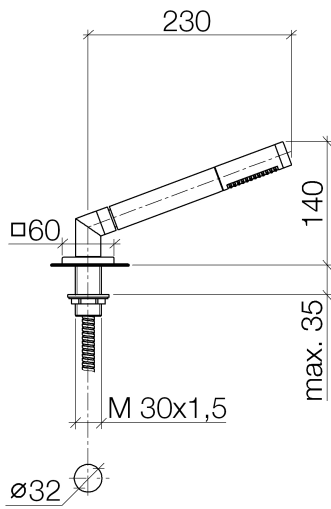

27 702 980

Fits: IMO, MEM, CL.1, CYO

- COMPACT RAIN, max. flow rate 6.8 l/min (at 3 bar)
- with anti-scale system
- rosette 60 x 60 mm
- hole diameter 32 mm
- metal shower hose 2250mm with integrated anti-twist protection
- WRAS 2209005

Two-piece design allows hose to later be changed without dismantling the fitting.

Intrinsic protection against back flow.

	Chrome	27 702 980-00
	Brushed Platinum	27 702 980-06
	Platinum	27 702 980-08
	Dark Chrome	27 702 980-19
	Brushed Light Gold	27 702 980-27
	Brushed Durabronze (23kt Gold)	27 702 980-28
	Matte Black	27 702 980-33
	Brushed Champagne (22kt Gold)	27 702 980-46
	Champagne (22kt Gold)	27 702 980-47
	Brushed Chrome	27 702 980-93
	Brushed Dark Platinum	27 702 980-99

27 702 980

Flow rate chart

Certificates

IAPMO_4976 (5). Belgaqua_21-383- WRAS_2209005.
27_8.

27 702 980

Parts for other finishes can be found here: Brushed Platinum

Spare parts list

No.	Item Number	Name	Quantity used	Delivery time
1	90 12 11 140 30-00	shower	1	10
2	04 24 04 287 00-00	nipple	1	10
3	90 14 20 002 00 90	seal	1	2
4	28 322 970-00	Metal shower hose 1/2" x 3/8" x 1750 mm - Chrome	1	2
5	90 18 40 085 00 90	sleeve	1	2
6	09 27 68 003-00	rosette	1	10
7	09 30 01 090-07	sleeve	1	30
8	04 23 10 032 46 90	fixing set	1	2
9	09 30 11 060 90	disc	1	2
10	12 505 970 90	High pressure hose 1/2" x 3/8" x 500 mm -	1	2
11	90 24 03 168 00 90	nipple	1	2
12	04 24 04 187 00-00	nipple	1	10