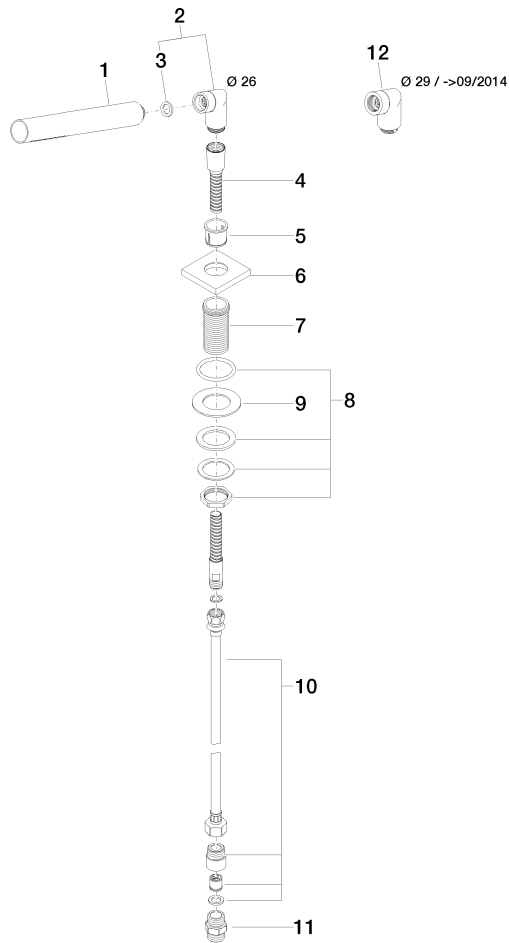

27 702 980

Fits: IMO, MEM, CL.1, CYO

- COMPACT RAIN, max. flow rate 6.8 l/min (at 3 bar)
- with anti-scale system
- rosette 60 x 60 mm
- hole diameter 32 mm
- metal shower hose 2250mm with integrated anti-twist protection
- WRAS 2209005

Two-piece design allows hose to later be changed without dismantling the fitting.

Intrinsic protection against back flow.

	Chrome	27 702 980-00
	Brushed Platinum	27 702 980-06
	Platinum	27 702 980-08
	Dark Chrome	27 702 980-19
	Brushed Light Gold	27 702 980-27
	Brushed Durabronze (23kt Gold)	27 702 980-28
	Matte Black	27 702 980-33
	Brushed Champagne (22kt Gold)	27 702 980-46
	Champagne (22kt Gold)	27 702 980-47
	Brushed Chrome	27 702 980-93
	Brushed Dark Platinum	27 702 980-99

27 702 980

Flow rate chart

Certificates

IAPMO_4976 (5). Belgaqua_21-383- WRAS_2209005.
27_8.

27 702 980

Parts for other finishes can be found here: Brushed Platinum

Spare parts list

No.	Item Number	Name	Quantity used	Delivery time
1	90 12 11 140 30-00	shower	1	10
2	04 24 04 287 00-00	nipple	1	10
3	90 14 20 002 00 90	seal	1	2
4	28 322 970-00	Metal shower hose 1/2" x 3/8" x 1750 mm - Chrome	1	2
5	90 18 40 085 00 90	sleeve	1	2
6	09 27 68 003-00	rosette	1	10
7	09 30 01 090-07	sleeve	1	30
8	04 23 10 032 46 90	fixing set	1	2
9	09 30 11 060 90	disc	1	2
10	12 505 970 90	High pressure hose 1/2" x 3/8" x 500 mm -	1	2
11	90 24 03 168 00 90	nipple	1	2
12	04 24 04 187 00-00	nipple	1	10