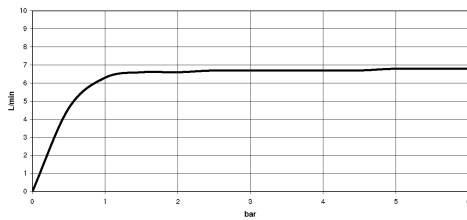

27 702 980

Fits: IMO, MEM, CL.1, CYO

- COMPACT RAIN, max. flow rate 6.8 l/min (at 3 bar)
- with anti-scale system
- rosette 60 x 60 mm
- hole diameter 32 mm
- metal shower hose 2250mm with integrated anti-twist protection
- WRAS 2209005

Two-piece design allows hose to later be changed without dismantling the fitting.

Intrinsic protection against back flow.

	Chrome	27 702 980-00
	Brushed Platinum	27 702 980-06
	Platinum	27 702 980-08
	Dark Chrome	27 702 980-19
	Brushed Light Gold	27 702 980-27
	Brushed Durabronze (23kt Gold)	27 702 980-28
	Matte Black	27 702 980-33
	Brushed Champagne (22kt Gold)	27 702 980-46
	Champagne (22kt Gold)	27 702 980-47
	Brushed Chrome	27 702 980-93
	Brushed Dark Platinum	27 702 980-99

27 702 980

Flow rate chart

Certificates

IAPMO_4976 (5). Belgaqua_21-383- WRAS_2209005.
27_8.

27 702 980

Parts for other finishes can be found here: Brushed Platinum

Spare parts list

No.	Item Number	Name	Quantity used	Delivery time
1	90 12 11 140 30-00	shower	1	10
2	04 24 04 287 00-00	nipple	1	10
3	90 14 20 002 00 90	seal	1	2
4	28 322 970-00	Metal shower hose 1/2" x 3/8" x 1750 mm - Chrome	1	2
5	90 18 40 085 00 90	sleeve	1	2
6	09 27 68 003-00	rosette	1	10
7	09 30 01 090-07	sleeve	1	30
8	04 23 10 032 46 90	fixing set	1	2
9	09 30 11 060 90	disc	1	2
10	12 505 970 90	High pressure hose 1/2" x 3/8" x 500 mm -	1	2
11	90 24 03 168 00 90	nipple	1	2
12	04 24 04 187 00-00	nipple	1	10