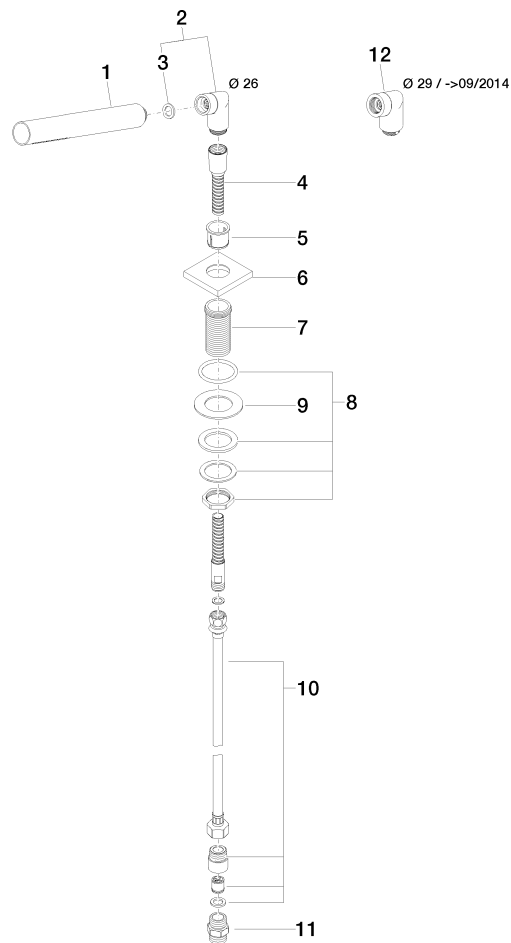

27 702 980

Fits: IMO, MEM, CL.1, CYO

- COMPACT RAIN, max. flow rate 6.8 l/min (at 3 bar)
- with anti-scale system
- rosette 60 x 60 mm
- hole diameter 32 mm
- metal shower hose 2250mm with integrated anti-twist protection

Two-piece design allows hose to later be changed without dismantling the fitting.

Intrinsic protection against back flow.

	Brushed Platinum	27 702 980-06
	Chrome	27 702 980-00
	Platinum	27 702 980-08
	Dark Chrome	27 702 980-19
	Brushed Light Gold	27 702 980-27
	Brushed Durabronze (23kt Gold)	27 702 980-28
	Matte Black	27 702 980-33
	Brushed Champagne (22kt Gold)	27 702 980-46
	Champagne (22kt Gold)	27 702 980-47
	Brushed Chrome	27 702 980-93
	Brushed Dark Platinum	27 702 980-99

27 702 980

Flow rate chart

Certificates

IAPMO\_4976 (5). Belgaqua\_21-383- WRAS\_2209005.  
27\_8.

27 702 980

Parts for other finishes can be found here: [Chrome](#)

### Spare parts list

No.	Item Number	Name	Quantity used	Delivery time
1	90 12 11 140 30-06	shower	1	10
2	04 24 04 287 00-06	nipple	1	10
3	90 14 20 002 00 90	seal	1	2
4	28 322 970-06	Metal shower hose 1/2" x 3/8" x 1750 mm - Brushed Platinum	1	2
5	90 18 40 085 00 90	sleeve	1	2
6	09 27 68 003-06	rosette	1	10
7	09 30 01 090-07	sleeve	1	30
8	04 23 10 032 46 90	fixing set	1	2
9	09 30 11 060 90	disc	1	2
10	12 505 970 90	High pressure hose 1/2" x 3/8" x 500 mm -	1	2
11	90 24 03 168 00 90	nipple	1	2
12	04 24 04 187 00-06	nipple	1	10