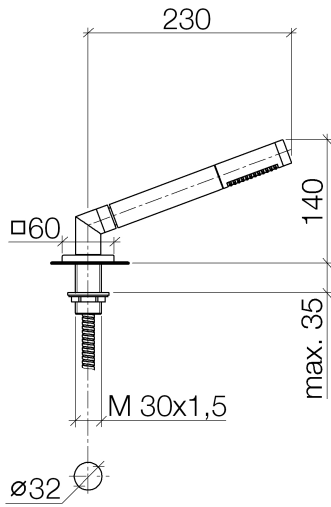

27 702 980

Flow rate chart