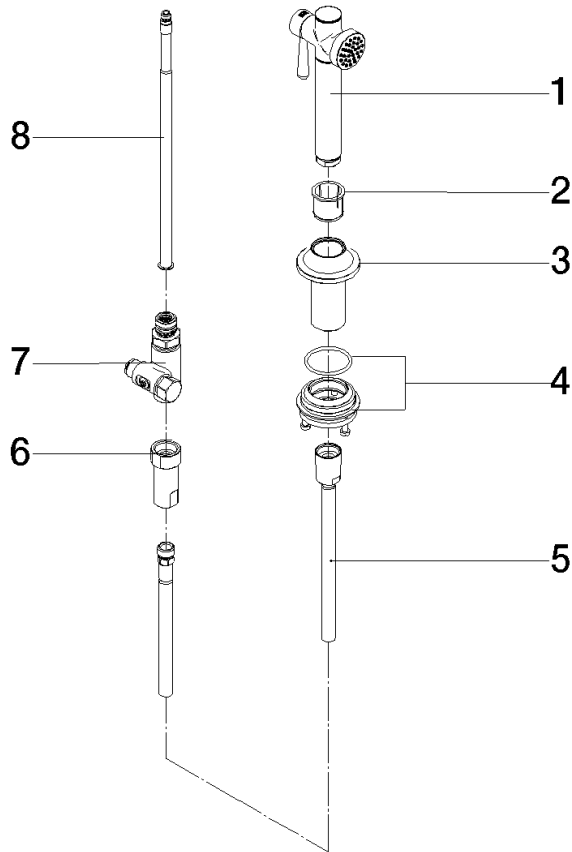

27 718 809

- with round rosette
- spray flow
- automatic spout/shower diverter
- height of mixer 171 mm
- hole diameter rinsing spray 32mm
- fabric braided hose 1500 mm
- sprayface with anti-scaling system
- lead-free
- This product can help a building meet the requirements of Green Building Rating Systems, e.g. LEED®, BREEAM®, DGNB

Can only be combined with 33810809, 33826809, 19815809, 19825809.

Intrinsic protection against back flow.

Residual water may emerge from the spray after closing.

Operating unit can be positioned freely.

|  |                               |               |
|--|-------------------------------|---------------|
|    | Brushed Durabron (23kt Gold)  | 27 718 809-28 |
|    | Chrome                        | 27 718 809-00 |
|    | Brushed Platinum              | 27 718 809-06 |
|    | Platinum                      | 27 718 809-08 |
|    | Durabron (23kt Gold)          | 27 718 809-09 |
|    | Dark Chrome                   | 27 718 809-19 |
|    | Matte Black                   | 27 718 809-33 |
|   | Brushed Champagne (22kt Gold) | 27 718 809-46 |
|  | Champagne (22kt Gold)         | 27 718 809-47 |
|  | Brushed Chrome                | 27 718 809-93 |
|  | Brushed Dark Platinum         | 27 718 809-99 |

27 718 809

mm [inches]

Flow rate chart

Codes & Standards

DIN 4109

ISO 3822

Ü-Zeichen

VAIA Rinsing spray set - Brushed Durabronz (23kt Gold)

Parts for other finishes can be found here: [Chrome](#)

VAIA Rinsing spray set - Brushed Durabronz (23kt Gold)

VAIA

27 718 809

**Spare parts list**

**Product version from 7/1/2023**

| No. | Item Number        | Name   | Quantity used | Delivery time |
|-----|--------------------|--------|---------------|---------------|
|     | 90 12 11 096 12-28 | shower | 8             | 20            |