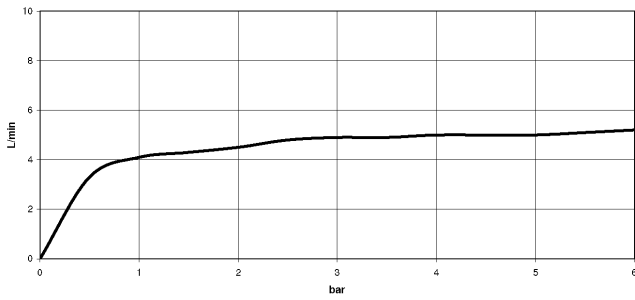

27 718 809

- with round rosette
- spray flow
- automatic spout/shower diverter
- height of mixer 171 mm
- hole diameter rinsing spray 32mm
- fabric braided hose 1500 mm
- sprayface with anti-scaling system
- lead-free
- This product can help a building meet the requirements of Green Building Rating Systems, e.g. LEED®, BREEAM®, DGNB

Can only be combined with 33810809, 33826809, 19815809, 19825809.

Intrinsic protection against back flow.

Residual water may emerge from the spray after closing.

Operating unit can be positioned freely.

	Brushed Champagne (22kt Gold)	27 718 809-46
	Chrome	27 718 809-00
	Brushed Platinum	27 718 809-06
	Platinum	27 718 809-08
	Durabrand (23kt Gold)	27 718 809-09
	Dark Chrome	27 718 809-19
	Brushed Durabrand (23kt Gold)	27 718 809-28
	Matte Black	27 718 809-33
	Champagne (22kt Gold)	27 718 809-47
	Brushed Chrome	27 718 809-93
	Brushed Dark Platinum	27 718 809-99

27 718 809

mm [inches]

Flow rate chart

Codes & Standards

DIN 4109

ISO 3822

Ü-Zeichen

VAIA Rinsing spray set - Brushed Champagne (22kt Gold)