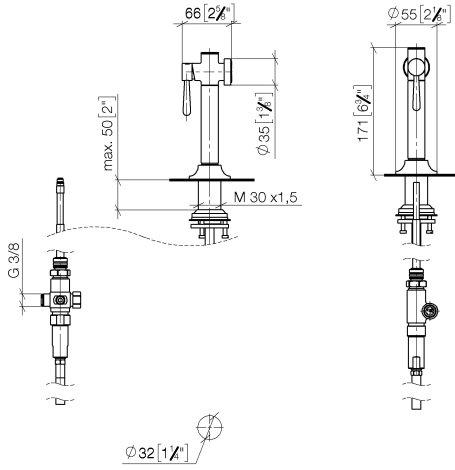

27 718 809

- with round rosette
- spray flow
- automatic spout/shower diverter
- height of mixer 171 mm
- hole diameter rinsing spray 32mm
- fabric braided hose 1500 mm
- sprayface with anti-scaling system
- lead-free
- This product can help a building meet the requirements of Green Building Rating Systems, e.g. LEED®, BREEAM®, DGNB

Can only be combined with 33810809, 33826809, 19815809, 19825809.

Intrinsic protection against back flow.

Residual water may emerge from the spray after closing.

Operating unit can be positioned freely.

	Brushed Champagne (22kt Gold)	27 718 809-46
	Chrome	27 718 809-00
	Brushed Platinum	27 718 809-06
	Platinum	27 718 809-08
	Durabrand (23kt Gold)	27 718 809-09
	Dark Chrome	27 718 809-19
	Brushed Durabrand (23kt Gold)	27 718 809-28
	Matte Black	27 718 809-33
	Champagne (22kt Gold)	27 718 809-47
	Brushed Chrome	27 718 809-93
	Brushed Dark Platinum	27 718 809-99

27 718 809

mm [inches]

Flow rate chart

Codes & Standards

DIN 4109

ISO 3822

Ü-Zeichen

VAIA Rinsing spray set - Brushed Champagne (22kt Gold)