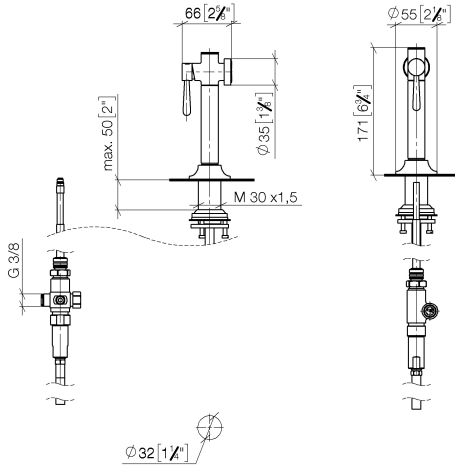

27 718 809

- with round rosette
- spray flow
- automatic spout/shower diverter
- height of mixer 171 mm
- hole diameter rinsing spray 32mm
- fabric braided hose 1500 mm
- sprayface with anti-scaling system
- lead-free
- This product can help a building meet the requirements of Green Building Rating Systems, e.g. LEED®, BREEAM®, DGNB

Can only be combined with 33810809, 33826809, 19815809, 19825809.

Intrinsic protection against back flow.

Residual water may emerge from the spray after closing.

Operating unit can be positioned freely.

	Champagne (22kt Gold)	27 718 809-47
	Chrome	27 718 809-00
	Brushed Platinum	27 718 809-06
	Platinum	27 718 809-08
	Durabrand (23kt Gold)	27 718 809-09
	Dark Chrome	27 718 809-19
	Brushed Durabrand (23kt Gold)	27 718 809-28
	Matte Black	27 718 809-33
	Brushed Champagne (22kt Gold)	27 718 809-46
	Brushed Chrome	27 718 809-93
	Brushed Dark Platinum	27 718 809-99

27 718 809

mm [inches]

Flow rate chart

Codes & Standards

DIN 4109

ISO 3822

Ü-Zeichen

VAIA Rinsing spray set - Champagne (22kt Gold)