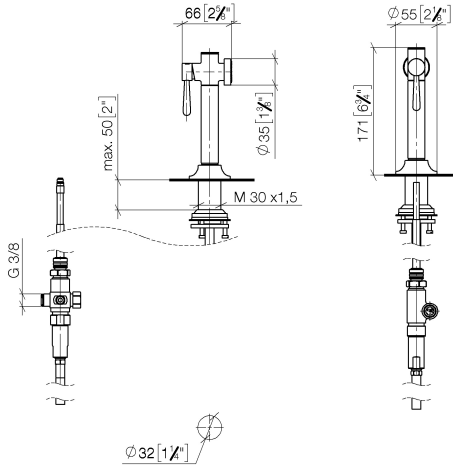

27 718 809

- with round rosette
- spray flow
- automatic spout/shower diverter
- height of mixer 171 mm
- hole diameter rinsing spray 32mm
- fabric braided hose 1500 mm
- sprayface with anti-scaling system
- lead-free
- This product can help a building meet the requirements of Green Building Rating Systems, e.g. LEED®, BREEAM®, DGNB

Can only be combined with 33810809, 33826809, 19815809, 19825809.

Intrinsic protection against back flow.

Residual water may emerge from the spray after closing.

Operating unit can be positioned freely.

	Brushed Dark Platinum	27 718 809-99
	Chrome	27 718 809-00
	Brushed Platinum	27 718 809-06
	Platinum	27 718 809-08
	Durabrand (23kt Gold)	27 718 809-09
	Dark Chrome	27 718 809-19
	Brushed Durabrand (23kt Gold)	27 718 809-28
	Matte Black	27 718 809-33
	Brushed Champagne (22kt Gold)	27 718 809-46
	Champagne (22kt Gold)	27 718 809-47
	Brushed Chrome	27 718 809-93

27 718 809

mm [inches]

Flow rate chart

Codes & Standards

DIN 4109

ISO 3822

Ü-Zeichen

VAIA Rinsing spray set - Brushed Dark Platinum