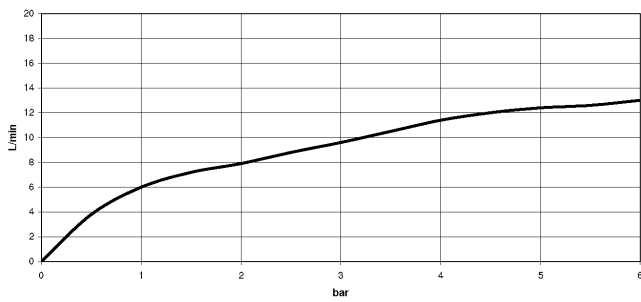

Can only be combined with 33826790, 32800790, 33826888, 32815888, 20815892, 33826875.

Intrinsic protection against back flow.

	Dark Chrome	27 721 970-19
	Chrome	27 721 970-00
	Brushed Platinum	27 721 970-06
	Platinum	27 721 970-08
	Durabronze (23kt Gold)	27 721 970-09
	Brushed Durabronze (23kt Gold)	27 721 970-28
	Matte Black	27 721 970-33
	Brushed Champagne (22kt Gold)	27 721 970-46
	Champagne (22kt Gold)	27 721 970-47
	Brushed Chrome	27 721 970-93
	Brushed Dark Platinum	27 721 970-99

27 721 970

mm [inches]

Flow rate chart

Codes & Standards

DIN 4109

ISO 3822

NSF372

NSF61