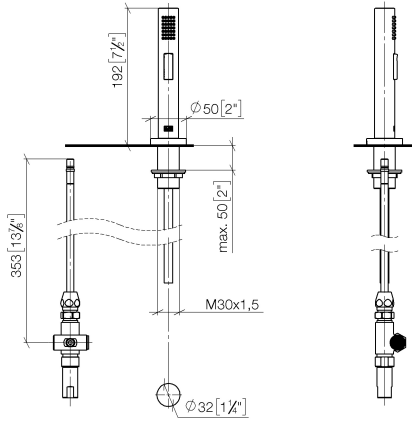

Rinsing spray set - Dark Chrome

ELIO

27 721 970

Fits: ELIO, TARA, TARA ULTRA

- with round rosette
- spray flow
- automatic spout/shower diverter
- height of mixer 191 mm
- hole diameter rinsing spray 32mm
- fabric braided hose 1500 mm
- sprayface with anti-scaling system
- lead-free

Can only be combined with 33826790, 32800790, 33826888, 32815888, 20815892, 33826875.

Intrinsic protection against back flow.

	Dark Chrome	27 721 970-19
	Chrome	27 721 970-00
	Brushed Platinum	27 721 970-06
	Platinum	27 721 970-08
	Durabronze (23kt Gold)	27 721 970-09
	Brushed Durabronze (23kt Gold)	27 721 970-28
	Matte Black	27 721 970-33
	Brushed Champagne (22kt Gold)	27 721 970-46
	Champagne (22kt Gold)	27 721 970-47
	Brushed Chrome	27 721 970-93
	Brushed Dark Platinum	27 721 970-99

27 721 970

mm [inches]

Flow rate chart

Codes & Standards

DIN 4109

ISO 3822

NSF372

NSF61

LGA_18

27 721 970

Parts for other finishes can be found here: [Chrome](#)

Rinsing spray set - Dark Chrome

ELIO

27 721 970

Spare parts list