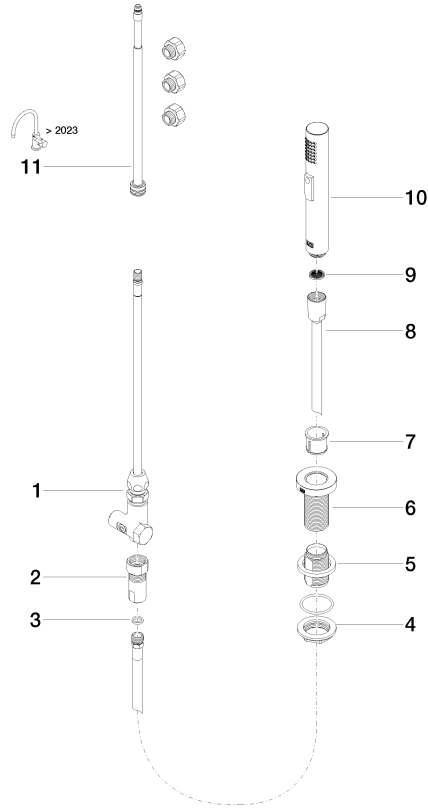

Rinsing spray set - Dark Chrome

ELIO

27 721 970

Fits: ELIO, TARA, TARA ULTRA

- with round rosette
- spray flow
- automatic spout/shower diverter
- height of mixer 191 mm
- hole diameter rinsing spray 32mm
- fabric braided hose 1500 mm
- sprayface with anti-scaling system
- lead-free

27 721 970

mm [inches]

Flow rate chart

Codes & Standards

DIN 4109

ISO 3822

NSF372

NSF61

LGA_18

27 721 970

Parts for other finishes can be found here: [Chrome](#)

Rinsing spray set - Dark Chrome

ELIO

27 721 970

Spare parts list