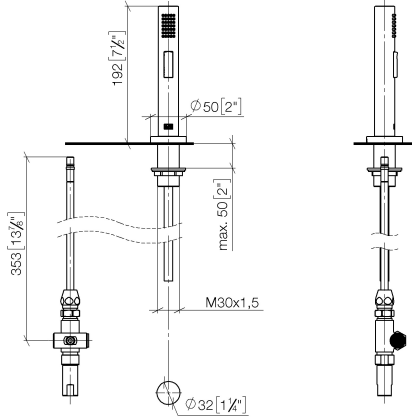

**Rinsing spray set - Brushed Durabron (23kt Gold)**

ELIO

27 721 970

Fits: ELIO, TARA, TARA ULTRA

- with round rosette
- spray flow
- automatic spout/shower diverter
- height of mixer 191 mm
- hole diameter rinsing spray 32mm
- fabric braided hose 1500 mm
- sprayface with anti-scaling system
- lead-free

Can only be combined with 33826790, 32800790, 33826888, 32815888, 20815892, 33826875.

Intrinsic protection against back flow.

	Brushed Durabron (23kt Gold)	27 721 970-28
	Chrome	27 721 970-00
	Brushed Platinum	27 721 970-06
	Platinum	27 721 970-08
	Durabron (23kt Gold)	27 721 970-09
	Dark Chrome	27 721 970-19
	Matte Black	27 721 970-33
	Brushed Champagne (22kt Gold)	27 721 970-46
	Champagne (22kt Gold)	27 721 970-47
	Brushed Chrome	27 721 970-93
	Brushed Dark Platinum	27 721 970-99

27 721 970

mm [inches]

Flow rate chart

Codes & Standards

DIN 4109

EN 1717

ISO 3822

NSF372

### Product version from 10/27/2020

No.	Item Number	Name	Quantity used	Delivery time
	90 17 09 046 11 90	diverter	12	2