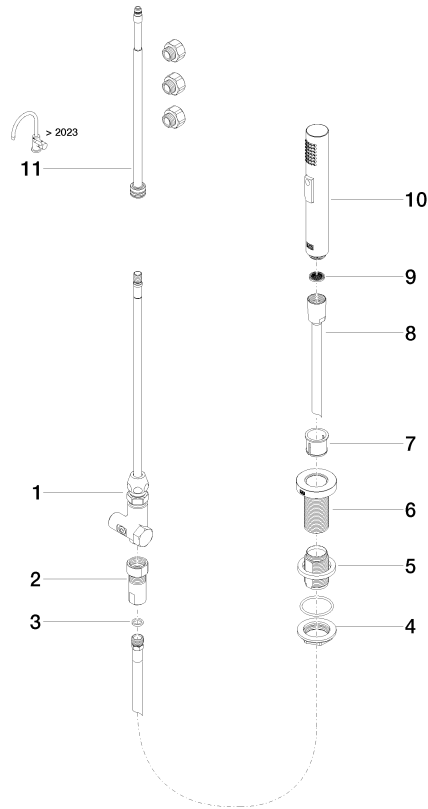

**Rinsing spray set - Brushed Durabron (23kt Gold)**

ELIO

27 721 970

Fits: ELIO, TARA, TARA ULTRA

- with round rosette
- spray flow
- automatic spout/shower diverter
- height of mixer 191 mm
- hole diameter rinsing spray 32mm
- fabric braided hose 1500 mm
- sprayface with anti-scaling system
- lead-free

27 721 970

mm [inches]

Flow rate chart

Codes & Standards

DIN 4109

EN 1717

ISO 3822

NSF372

IAPMO\_6

LGA\_18

Belgaqua\_21-027-2

27 721 970

Product version up to 10/27/2020

**Product version from 10/27/2020**

Parts for other  
finishes can be found  
here: [Chrome](#)

### Product version from 10/27/2020

No.	Item Number	Name	Quantity used	Delivery time
	90 17 09 046 11 90	diverter	12	2