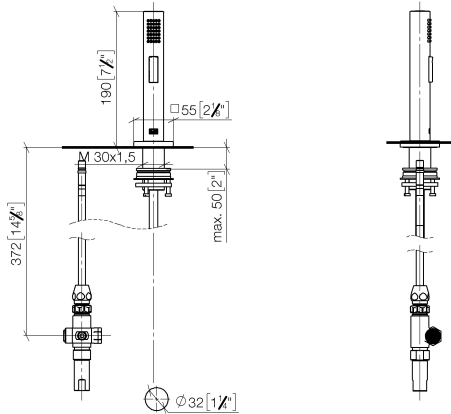

Rinsing spray set - Chrome

27 723 970 Product version from 2/1/2023

- with angular rosette
- spray flow
- automatic spout/shower diverter
- height of mixer 190 mm
- hole diameter rinsing spray 32mm
- fabric braided hose 1500 mm
- sprayface with anti-scaling system
- lead-free

Can only be combined with 33826680, 32815680.

Intrinsic protection against back flow.

Residual water may emerge from the spray after closing.

Operating unit can be positioned freely.

	Chrome	27 723 970-00
	Brushed Platinum	27 723 970-06
	Platinum	27 723 970-08
	Dark Chrome	27 723 970-19
	Brushed Durabronze (23kt Gold)	27 723 970-28
	Brushed Champagne (22kt Gold)	27 723 970-46
	Champagne (22kt Gold)	27 723 970-47
	Brushed Dark Platinum	27 723 970-99

Rinsing spray set - Chrome

27 723 970 Product version from 2/1/2023

mm [inches]

Codes & Standards

DIN 4109

ISO 3822

NSF372

NSF61

Spare parts list

No.	Item Number	Name	Quantity used	Delivery time
1	04 12 11 158 00-00	shower	1	10
2	90 27 78 011 00-00	shaft	1	10
3	90 30 10 058 00 90	fixing set	1	2
4	09 23 01 039 90	sieve	1	2
5	90 30 02 062 00-00	hose	1	10
6	90 24 03 241 00 90	nipple	1	2
7	90 14 20 026 00 90	seal	1	2
8	90 17 09 046 12 90	diverter	1	2
9	90 28 20 068 00 90	connection	1	2