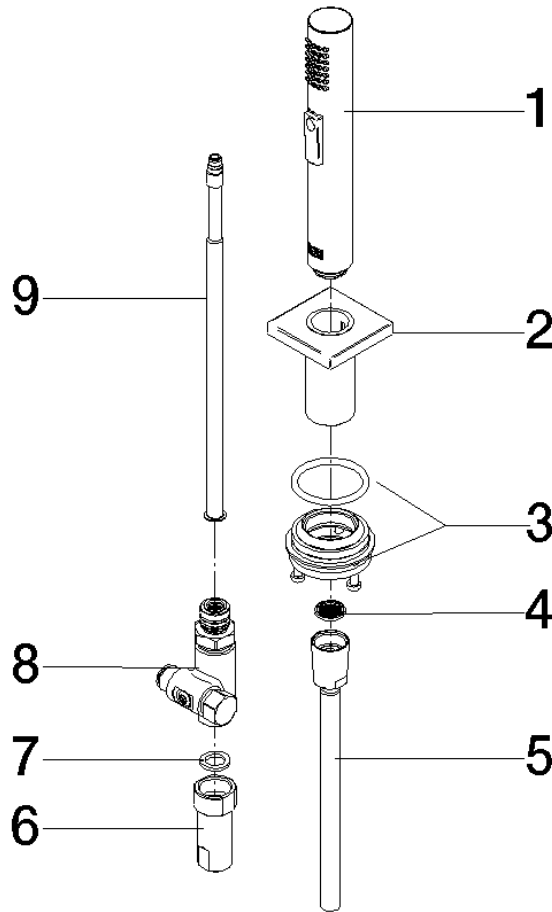

Rinsing spray set - Chrome

27 723 970 Product version from 2/1/2023

- with angular rosette
- spray flow
- automatic spout/shower diverter
- height of mixer 190 mm
- hole diameter rinsing spray 32mm
- fabric braided hose 1500 mm
- sprayface with anti-scaling system
- lead-free

Can only be combined with 33826680, 32815680.

Intrinsic protection against back flow.

Residual water may emerge from the spray after closing.

Operating unit can be positioned freely.

	Chrome	27 723 970-00
	Brushed Platinum	27 723 970-06
	Platinum	27 723 970-08
	Dark Chrome	27 723 970-19
	Brushed Durabronze (23kt Gold)	27 723 970-28
	Brushed Champagne (22kt Gold)	27 723 970-46
	Champagne (22kt Gold)	27 723 970-47
	Brushed Dark Platinum	27 723 970-99

Rinsing spray set - Chrome

27 723 970 Product version from 2/1/2023

mm [inches]

Codes & Standards

DIN 4109

ISO 3822

NSF372

NSF61

Spare parts list

No.	Item Number	Name	Quantity used	Delivery time
1	04 12 11 158 00-00	shower	1	10
2	90 27 78 011 00-00	shaft	1	10
3	90 30 10 058 00 90	fixing set	1	2
4	09 23 01 039 90	sieve	1	2
5	90 30 02 062 00-00	hose	1	10
6	90 24 03 241 00 90	nipple	1	2
7	90 14 20 026 00 90	seal	1	2
8	90 17 09 046 12 90	diverter	1	2
9	90 28 20 068 00 90	connection	1	2