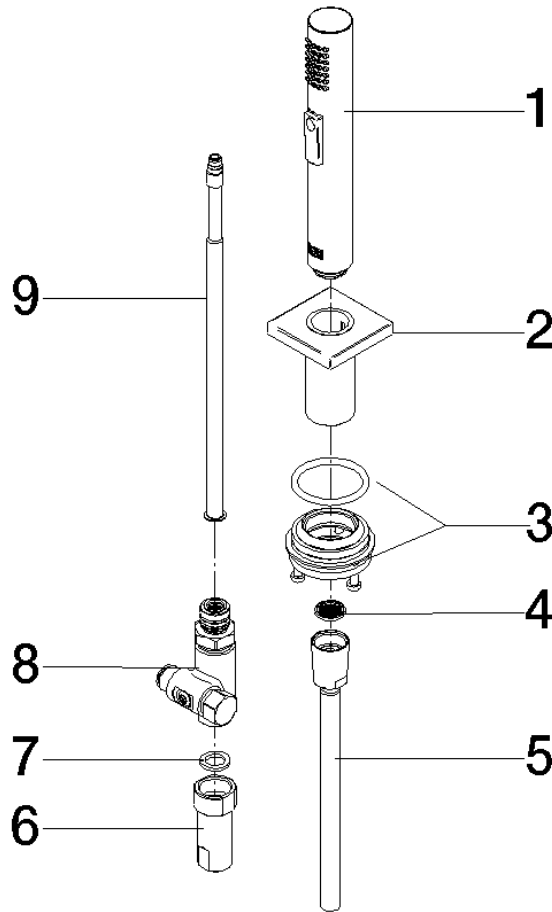

## Rinsing spray set - Platinum

27 723 970 Product version from 2/1/2023

- with angular rosette
- spray flow
- automatic spout/shower diverter
- height of mixer 190 mm
- hole diameter rinsing spray 32mm
- fabric braided hose 1500 mm
- sprayface with anti-scaling system
- lead-free

Can only be combined with 33826680, 32815680.

Intrinsic protection against back flow.

Residual water may emerge from the spray after closing.

Operating unit can be positioned freely.

	Platinum	27 723 970-08
	Chrome	27 723 970-00
	Brushed Platinum	27 723 970-06
	Dark Chrome	27 723 970-19
	Brushed Durabronze (23kt Gold)	27 723 970-28
	Brushed Champagne (22kt Gold)	27 723 970-46
	Champagne (22kt Gold)	27 723 970-47
	Brushed Dark Platinum	27 723 970-99

## Rinsing spray set - Platinum

27 723 970 Product version from 2/1/2023

Parts for other finishes can be found here: [Chrome](#)

### Spare parts list

No.	Item Number	Name	Quantity used	Delivery time
1	04 12 11 158 00-08	shower	1	40
2	90 27 78 011 00-08	shaft	1	-
Spare part can no longer be ordered, please order the replacement item				
3	90 30 10 058 00 90	fixing set	1	2
4	09 23 01 039 90	sieve	1	2
5	90 30 02 062 00-08	hose	1	40
6	90 24 03 241 00 90	nipple	1	2
7	90 14 20 026 00 90	seal	1	2
8	90 17 09 046 12 90	diverter	1	2
9	90 28 20 068 00 90	connection	1	2