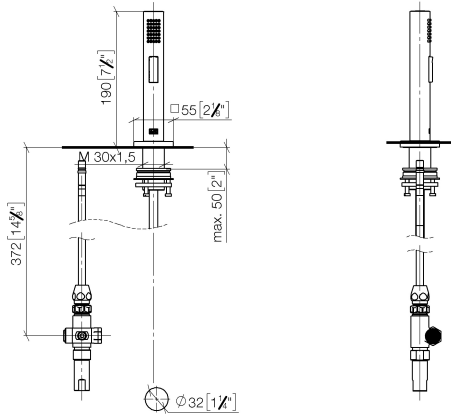

Rinsing spray set - Platinum

27 723 970 Product version from 2/1/2023

mm [inches]

Codes & Standards

DIN 4109

ISO 3822

NSF372

NSF61

Ü-Zeichen

Certificates

LGA_29

IAPMO_N-4976

IAPMO_6397