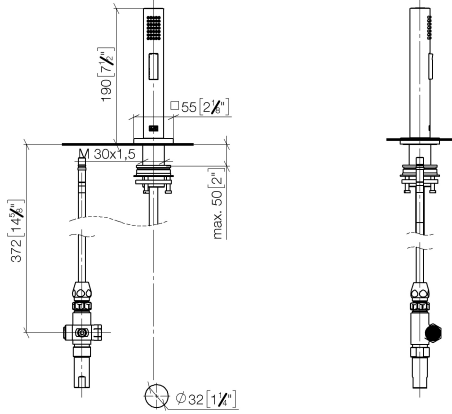

Rinsing spray set - Brushed Champagne (22kt Gold)

27 723 970 Product version from 2/1/2023

- with angular rosette
- spray flow
- automatic spout/shower diverter
- height of mixer 190 mm
- hole diameter rinsing spray 32mm
- fabric braided hose 1500 mm
- sprayface with anti-scaling system
- lead-free

Can only be combined with 33826680, 32815680.

Intrinsic protection against back flow.

Residual water may emerge from the spray after closing.

Operating unit can be positioned freely.

	Brushed Champagne (22kt Gold)	27 723 970-46
	Chrome	27 723 970-00
	Brushed Platinum	27 723 970-06
	Platinum	27 723 970-08
	Dark Chrome	27 723 970-19
	Brushed Durabronze (23kt Gold)	27 723 970-28
	Champagne (22kt Gold)	27 723 970-47
	Brushed Dark Platinum	27 723 970-99

Rinsing spray set - Brushed Champagne (22kt Gold)

27 723 970 Product version from 2/1/2023

mm [inches]

Codes & Standards

DIN 4109

ISO 3822

NSF372

NSF61

Spare parts list

No.	Item Number	Name	Quantity used	Delivery time
1	04 12 11 158 00-46	shower	1	60
2	90 27 78 011 00-46	shaft	1	-
Spare part can no longer be ordered, please order the replacement item				
3	90 30 10 058 00 90	fixing set	1	2
4	09 23 01 039 90	sieve	1	2
5	90 30 02 062 00-46	hose	1	-
Spare part can no longer be ordered, please order the replacement item				
6	90 24 03 241 00 90	nipple	1	2
7	90 14 20 026 00 90	seal	1	2
8	90 17 09 046 12 90	diverter	1	2
9	90 28 20 068 00 90	connection	1	2