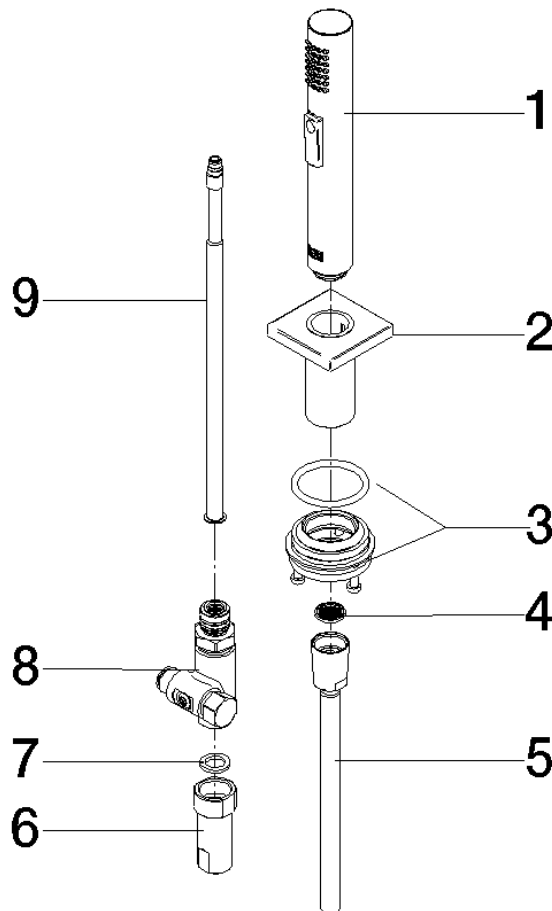

Rinsing spray set - Brushed Champagne (22kt Gold)

27 723 970 Product version from 2/1/2023

- with angular rosette
- spray flow
- automatic spout/shower diverter
- height of mixer 190 mm
- hole diameter rinsing spray 32mm
- fabric braided hose 1500 mm
- sprayface with anti-scaling system
- lead-free

Can only be combined with 33826680, 32815680.

Intrinsic protection against back flow.

Residual water may emerge from the spray after closing.

Operating unit can be positioned freely.

	Brushed Champagne (22kt Gold)	27 723 970-46
	Chrome	27 723 970-00
	Brushed Platinum	27 723 970-06
	Platinum	27 723 970-08
	Dark Chrome	27 723 970-19
	Brushed Durabronze (23kt Gold)	27 723 970-28
	Champagne (22kt Gold)	27 723 970-47
	Brushed Dark Platinum	27 723 970-99

Rinsing spray set - Brushed Champagne (22kt Gold)

27 723 970 Product version from 2/1/2023

mm [inches]

Codes & Standards

DIN 4109

ISO 3822

NSF372

NSF61

Spare parts list

No.	Item Number	Name	Quantity used	Delivery time
1	04 12 11 158 00-46	shower	1	60
2	90 27 78 011 00-46	shaft	1	-
Spare part can no longer be ordered, please order the replacement item				
3	90 30 10 058 00 90	fixing set	1	2
4	09 23 01 039 90	sieve	1	2
5	90 30 02 062 00-46	hose	1	-
Spare part can no longer be ordered, please order the replacement item				
6	90 24 03 241 00 90	nipple	1	2
7	90 14 20 026 00 90	seal	1	2
8	90 17 09 046 12 90	diverter	1	2
9	90 28 20 068 00 90	connection	1	2