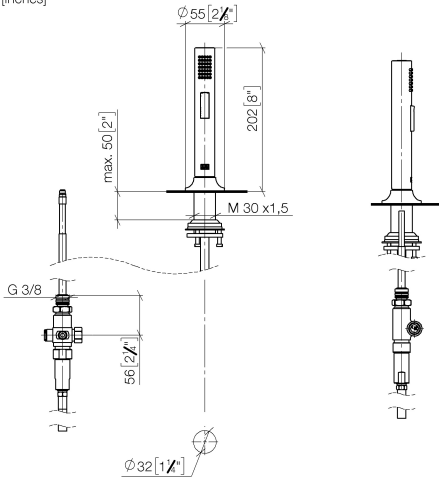

27 731 809

- with round rosette
- spray flow
- automatic spout/shower diverter
- height of mixer 202 mm
- hole diameter rinsing spray 32mm
- fabric braided hose 1500 mm
- sprayface with anti-scaling system
- lead-free

Can only be combined with 33810809, 33826809, 19815809, 19825809.

Intrinsic protection against back flow.

Residual water may emerge from the spray after closing.

Operating unit can be positioned freely.

	Chrome	27 731 809-00
	Brushed Platinum	27 731 809-06
	Platinum	27 731 809-08
	Durabrace (23kt Gold)	27 731 809-09
	Dark Chrome	27 731 809-19
	Brushed Durabrace (23kt Gold)	27 731 809-28
	Matte Black	27 731 809-33
	Brushed Champagne (22kt Gold)	27 731 809-46
	Champagne (22kt Gold)	27 731 809-47
	Brushed Chrome	27 731 809-93
	Brushed Dark Platinum	27 731 809-99

27 731 809

mm [inches]

Codes & Standards

EN 1717

Certificates

Belgaqua_24-005-2

27 731 809

Product version from 3/1/2023

Parts for other finishes can be found here: Brushed Platinum

VAIA Rinsing spray set - Chrome

VAIA

27 731 809

Spare parts list

Product version from 3/1/2023

No.	Item Number	Name	Quantity used	Delivery time
	90 17 09 046 12 90	diverter	9	2