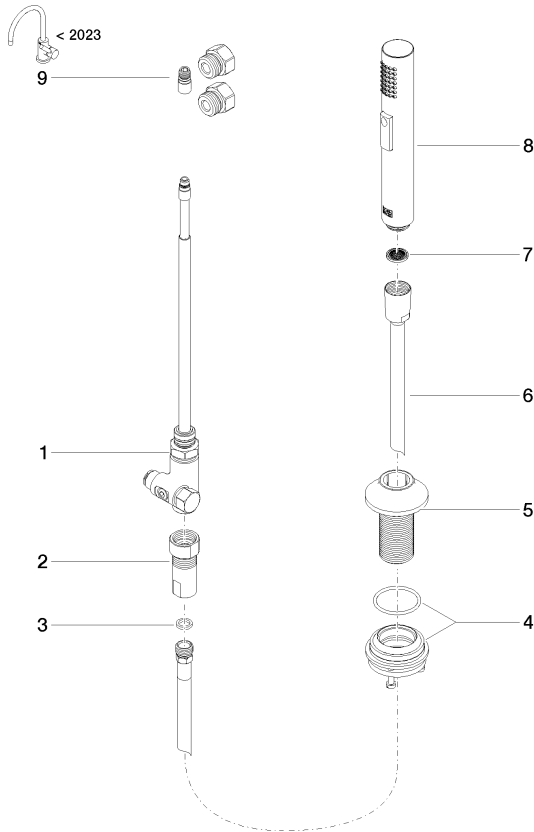

27 731 809

- with round rosette
- spray flow
- automatic spout/shower diverter
- height of mixer 202 mm
- hole diameter rinsing spray 32mm
- fabric braided hose 1500 mm
- sprayface with anti-scaling system
- lead-free

Can only be combined with 33810809, 33826809, 19815809, 19825809.

Intrinsic protection against back flow.

Residual water may emerge from the spray after closing.

Operating unit can be positioned freely.

	Chrome	27 731 809-00
	Brushed Platinum	27 731 809-06
	Platinum	27 731 809-08
	Durabrace (23kt Gold)	27 731 809-09
	Dark Chrome	27 731 809-19
	Brushed Durabrace (23kt Gold)	27 731 809-28
	Matte Black	27 731 809-33
	Brushed Champagne (22kt Gold)	27 731 809-46
	Champagne (22kt Gold)	27 731 809-47
	Brushed Chrome	27 731 809-93
	Brushed Dark Platinum	27 731 809-99

27 731 809

mm [inches]

Codes & Standards

EN 1717

Certificates

Belgaqua_24-005-2

27 731 809

Product version from 3/1/2023

Parts for other finishes can be found here: Brushed Platinum

VAIA Rinsing spray set - Chrome

VAIA

27 731 809

Spare parts list

Product version from 3/1/2023

No.	Item Number	Name	Quantity used	Delivery time
	90 17 09 046 12 90	diverter	9	2