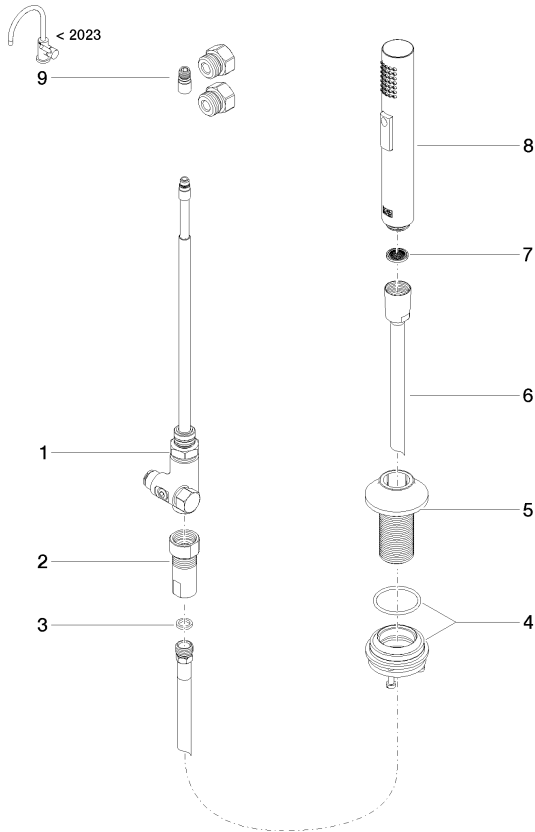

27 731 809

- with round rosette
- spray flow
- automatic spout/shower diverter
- height of mixer 202 mm
- hole diameter rinsing spray 32mm
- fabric braided hose 1500 mm
- sprayface with anti-scaling system
- lead-free

Can only be combined with 33810809, 33826809, 19815809, 19825809.

Intrinsic protection against back flow.

Residual water may emerge from the spray after closing.

Operating unit can be positioned freely.

	Brushed Platinum	27 731 809-06
	Chrome	27 731 809-00
	Platinum	27 731 809-08
	Durabress (23kt Gold)	27 731 809-09
	Dark Chrome	27 731 809-19
	Brushed Durabress (23kt Gold)	27 731 809-28
	Matte Black	27 731 809-33
	Brushed Champagne (22kt Gold)	27 731 809-46
	Champagne (22kt Gold)	27 731 809-47
	Brushed Chrome	27 731 809-93
	Brushed Dark Platinum	27 731 809-99

27 731 809

mm [inches]

Codes & Standards

EN 1717

Certificates

Belgaqua_24-005-2

27 731 809

Product version from 3/1/2023

Parts for other finishes can be found here: [Chrome](#)

VAIA Rinsing spray set - Brushed Platinum

VAIA

27 731 809

Spare parts list

Product version from 3/1/2023

No.	Item Number	Name	Quantity used	Delivery time
	90 17 09 046 12 90	diverter	9	2