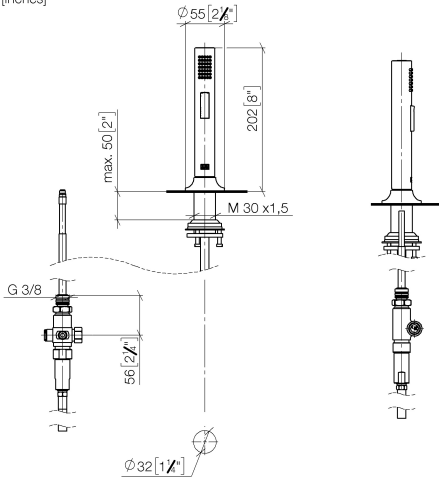

27 731 809

- with round rosette
- spray flow
- automatic spout/shower diverter
- height of mixer 202 mm
- hole diameter rinsing spray 32mm
- fabric braided hose 1500 mm
- sprayface with anti-scaling system
- lead-free

Can only be combined with 33810809, 33826809, 19815809, 19825809.

Intrinsic protection against back flow.

Residual water may emerge from the spray after closing.

Operating unit can be positioned freely.

	Brushed Platinum	27 731 809-06
	Chrome	27 731 809-00
	Platinum	27 731 809-08
	Durabress (23kt Gold)	27 731 809-09
	Dark Chrome	27 731 809-19
	Brushed Durabress (23kt Gold)	27 731 809-28
	Matte Black	27 731 809-33
	Brushed Champagne (22kt Gold)	27 731 809-46
	Champagne (22kt Gold)	27 731 809-47
	Brushed Chrome	27 731 809-93
	Brushed Dark Platinum	27 731 809-99

27 731 809

mm [inches]

Codes & Standards

EN 1717

Certificates

Belgaqua_24-005-2

27 731 809

Product version from 3/1/2023