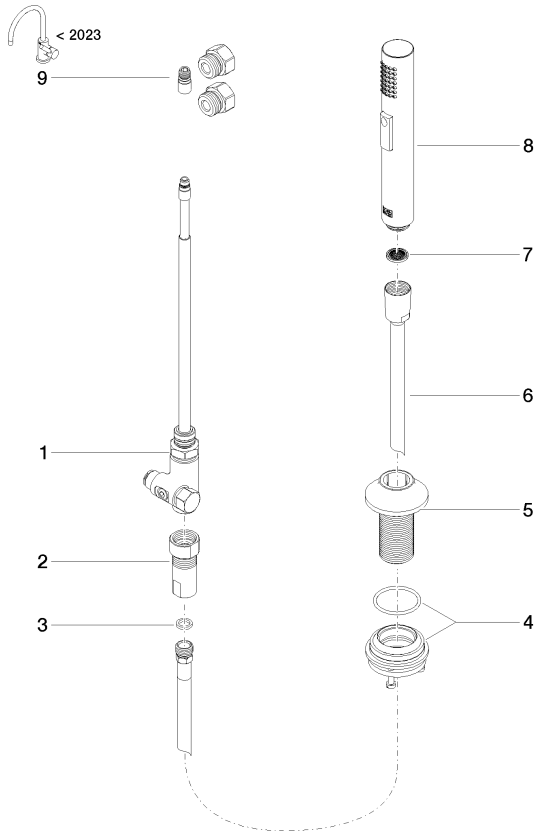

27 731 809

- with round rosette
- spray flow
- automatic spout/shower diverter
- height of mixer 202 mm
- hole diameter rinsing spray 32mm
- fabric braided hose 1500 mm
- sprayface with anti-scaling system
- lead-free

Can only be combined with 33810809, 33826809, 19815809, 19825809.

Intrinsic protection against back flow.

Residual water may emerge from the spray after closing.

Operating unit can be positioned freely.

	Brushed Durabron (23kt Gold)	27 731 809-28
	Chrome	27 731 809-00
	Brushed Platinum	27 731 809-06
	Platinum	27 731 809-08
	Durabron (23kt Gold)	27 731 809-09
	Dark Chrome	27 731 809-19
	Matte Black	27 731 809-33
	Brushed Champagne (22kt Gold)	27 731 809-46
	Champagne (22kt Gold)	27 731 809-47
	Brushed Chrome	27 731 809-93
	Brushed Dark Platinum	27 731 809-99

27 731 809

mm [inches]

Codes & Standards

EN 1717

Certificates

Belgaqua_24-005-2

27 731 809

Product version from 3/1/2023

Parts for other finishes can be found here: [Chrome](#)

VAIA Rinsing spray set - Brushed Durabronz (23kt Gold)

VAIA

27 731 809

Spare parts list

Product version from 3/1/2023

No.	Item Number	Name	Quantity used	Delivery time
	90 17 09 046 12 90	diverter	9	2