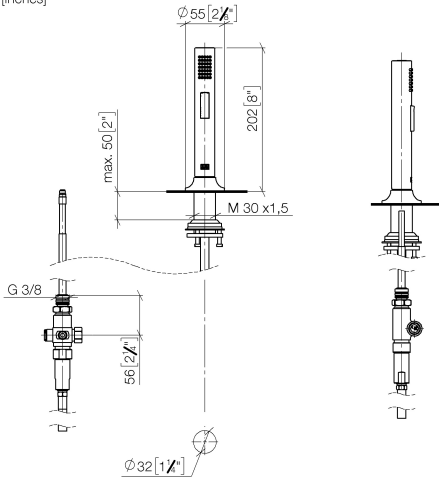

27 731 809

- with round rosette
- spray flow
- automatic spout/shower diverter
- height of mixer 202 mm
- hole diameter rinsing spray 32mm
- fabric braided hose 1500 mm
- sprayface with anti-scaling system
- lead-free

Can only be combined with 33810809, 33826809, 19815809, 19825809.

Intrinsic protection against back flow.

Residual water may emerge from the spray after closing.

Operating unit can be positioned freely.

	Brushed Durabron (23kt Gold)	27 731 809-28
	Chrome	27 731 809-00
	Brushed Platinum	27 731 809-06
	Platinum	27 731 809-08
	Durabron (23kt Gold)	27 731 809-09
	Dark Chrome	27 731 809-19
	Matte Black	27 731 809-33
	Brushed Champagne (22kt Gold)	27 731 809-46
	Champagne (22kt Gold)	27 731 809-47
	Brushed Chrome	27 731 809-93
	Brushed Dark Platinum	27 731 809-99

27 731 809

mm [inches]

Codes & Standards

EN 1717

Certificates

Belgaqua_24-005-2

27 731 809

Product version from 3/1/2023