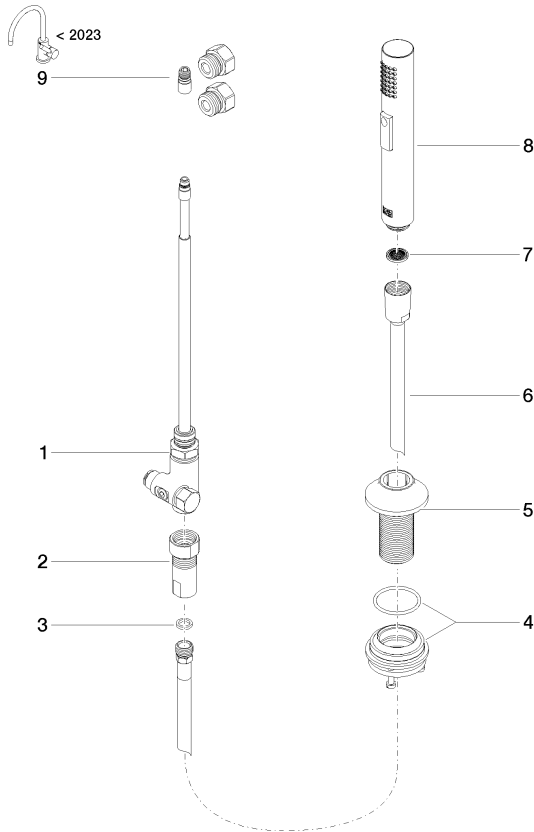

27 731 809

Product version from 3/1/2023

Parts for other finishes can be found here: [Chrome](#)