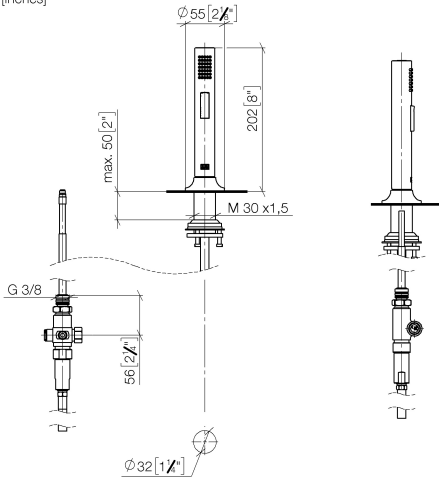

27 731 809

- with round rosette
- spray flow
- automatic spout/shower diverter
- height of mixer 202 mm
- hole diameter rinsing spray 32mm
- fabric braided hose 1500 mm
- sprayface with anti-scaling system
- lead-free

Can only be combined with 33810809, 33826809, 19815809, 19825809.

Intrinsic protection against back flow.

Residual water may emerge from the spray after closing.

Operating unit can be positioned freely.

	Matte Black	27 731 809-33
	Chrome	27 731 809-00
	Brushed Platinum	27 731 809-06
	Platinum	27 731 809-08
	Durabronze (23kt Gold)	27 731 809-09
	Dark Chrome	27 731 809-19
	Brushed Durabronze (23kt Gold)	27 731 809-28
	Brushed Champagne (22kt Gold)	27 731 809-46
	Champagne (22kt Gold)	27 731 809-47
	Brushed Chrome	27 731 809-93
	Brushed Dark Platinum	27 731 809-99

27 731 809

mm [inches]

### Product version from 3/1/2023

No.	Item Number	Name	Quantity used	Delivery time
	90 17 09 046 12 90	diverter	9	2