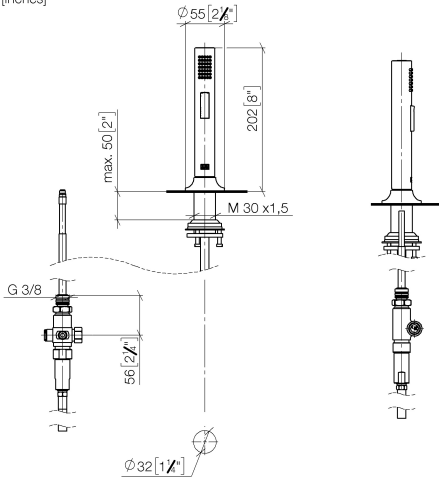

27 731 809

- with round rosette
- spray flow
- automatic spout/shower diverter
- height of mixer 202 mm
- hole diameter rinsing spray 32mm
- fabric braided hose 1500 mm
- sprayface with anti-scaling system
- lead-free

Can only be combined with 33810809, 33826809, 19815809, 19825809.

Intrinsic protection against back flow.

Residual water may emerge from the spray after closing.

Operating unit can be positioned freely.

	Brushed Champagne (22kt Gold)	27 731 809-46
	Chrome	27 731 809-00
	Brushed Platinum	27 731 809-06
	Platinum	27 731 809-08
	Durabrand (23kt Gold)	27 731 809-09
	Dark Chrome	27 731 809-19
	Brushed Durabrand (23kt Gold)	27 731 809-28
	Matte Black	27 731 809-33
	Champagne (22kt Gold)	27 731 809-47
	Brushed Chrome	27 731 809-93
	Brushed Dark Platinum	27 731 809-99

27 731 809

mm [inches]

**Spare parts list**

**Product version from 3/1/2023**

No.	Item Number	Name	Quantity used	Delivery time
	90 17 09 046 12 90	diverter	9	2