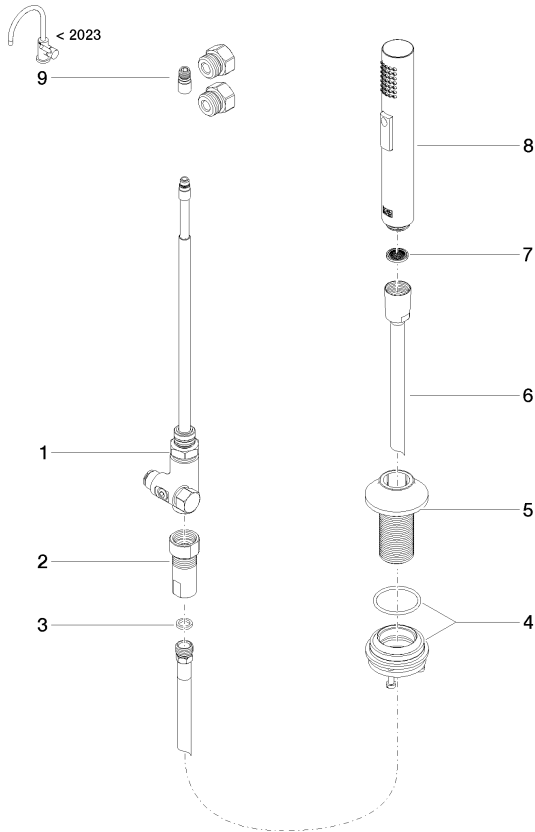

27 731 809

Product version from 3/1/2023

Parts for other finishes can be found here: [Chrome](#)