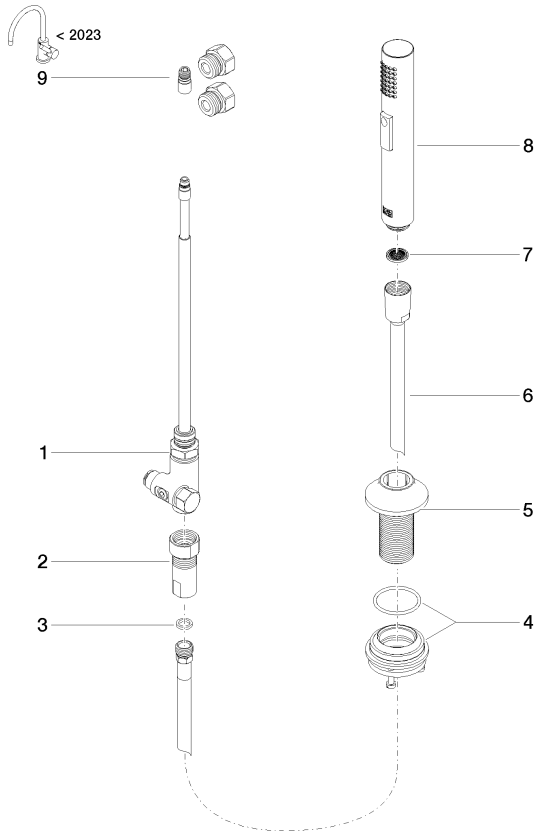

27 731 809

- with round rosette
- spray flow
- automatic spout/shower diverter
- height of mixer 202 mm
- hole diameter rinsing spray 32mm
- fabric braided hose 1500 mm
- sprayface with anti-scaling system
- lead-free

Can only be combined with 33810809, 33826809, 19815809, 19825809.

Intrinsic protection against back flow.

Residual water may emerge from the spray after closing.

Operating unit can be positioned freely.

	Champagne (22kt Gold)	27 731 809-47
	Chrome	27 731 809-00
	Brushed Platinum	27 731 809-06
	Platinum	27 731 809-08
	Durabrand (23kt Gold)	27 731 809-09
	Dark Chrome	27 731 809-19
	Brushed Durabrand (23kt Gold)	27 731 809-28
	Matte Black	27 731 809-33
	Brushed Champagne (22kt Gold)	27 731 809-46
	Brushed Chrome	27 731 809-93
	Brushed Dark Platinum	27 731 809-99

27 731 809

mm [inches]

Codes & Standards

EN 1717

Certificates

Belgaqua_24-005-2

27 731 809

Product version from 3/1/2023

Parts for other finishes can be found here: [Chrome](#)

VAIA Rinsing spray set - Champagne (22kt Gold)

VAIA

27 731 809

Spare parts list

Product version from 3/1/2023

No.	Item Number	Name	Quantity used	Delivery time
	90 17 09 046 12 90	diverter	9	2