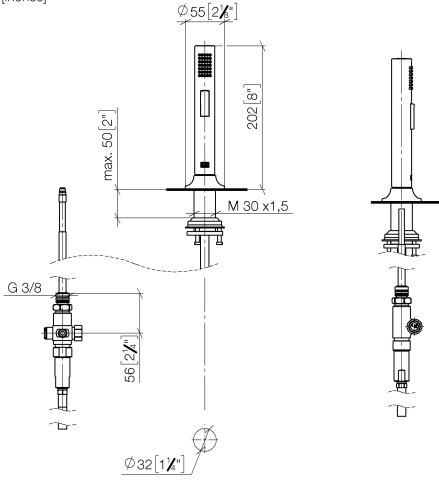

27 731 809

- with round rosette
- spray flow
- automatic spout/shower diverter
- height of mixer 202 mm
- hole diameter rinsing spray 32mm
- fabric braided hose 1500 mm
- sprayface with anti-scaling system
- lead-free

Can only be combined with 33810809, 33826809, 19815809, 19825809.

Intrinsic protection against back flow.

Residual water may emerge from the spray after closing.

Operating unit can be positioned freely.

	Champagne (22kt Gold)	27 731 809-47
	Chrome	27 731 809-00
	Brushed Platinum	27 731 809-06
	Platinum	27 731 809-08
	Durabrand (23kt Gold)	27 731 809-09
	Dark Chrome	27 731 809-19
	Brushed Durabrand (23kt Gold)	27 731 809-28
	Matte Black	27 731 809-33
	Brushed Champagne (22kt Gold)	27 731 809-46
	Brushed Chrome	27 731 809-93
	Brushed Dark Platinum	27 731 809-99

27 731 809

mm [inches]

Codes & Standards

EN 1717

Certificates

Belgaqua_24-005-2

27 731 809

Product version from 3/1/2023