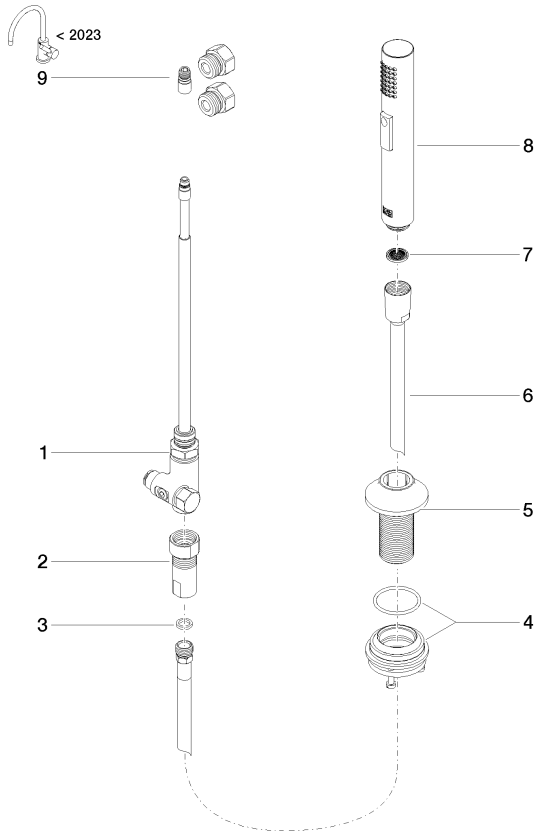

27 731 809

- with round rosette
- spray flow
- automatic spout/shower diverter
- height of mixer 202 mm
- hole diameter rinsing spray 32mm
- fabric braided hose 1500 mm
- sprayface with anti-scaling system
- lead-free

Can only be combined with 33810809, 33826809, 19815809, 19825809.

Intrinsic protection against back flow.

Residual water may emerge from the spray after closing.

Operating unit can be positioned freely.

	Brushed Chrome	27 731 809-93
	Chrome	27 731 809-00
	Brushed Platinum	27 731 809-06
	Platinum	27 731 809-08
	Durabronze (23kt Gold)	27 731 809-09
	Dark Chrome	27 731 809-19
	Brushed Durabronze (23kt Gold)	27 731 809-28
	Matte Black	27 731 809-33
	Brushed Champagne (22kt Gold)	27 731 809-46
	Champagne (22kt Gold)	27 731 809-47
	Brushed Dark Platinum	27 731 809-99

27 731 809

mm [inches]

Codes & Standards

EN 1717

Certificates

Belgaqua_24-005-2

27 731 809

Product version from 3/1/2023

Parts for other finishes can be found here: [Chrome](#)

VAIA Rinsing spray set - Brushed Chrome

VAIA

27 731 809

Spare parts list

Product version from 3/1/2023

No.	Item Number	Name	Quantity used	Delivery time
	90 17 09 046 12 90	diverter	9	2