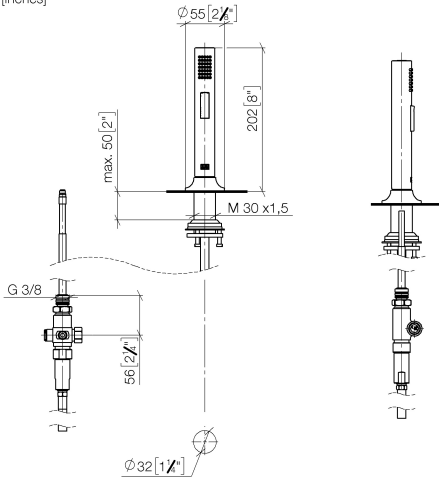

27 731 809

- with round rosette
- spray flow
- automatic spout/shower diverter
- height of mixer 202 mm
- hole diameter rinsing spray 32mm
- fabric braided hose 1500 mm
- sprayface with anti-scaling system
- lead-free

Can only be combined with 33810809, 33826809, 19815809, 19825809.

Intrinsic protection against back flow.

Residual water may emerge from the spray after closing.

Operating unit can be positioned freely.

	Brushed Chrome	27 731 809-93
	Chrome	27 731 809-00
	Brushed Platinum	27 731 809-06
	Platinum	27 731 809-08
	Durabronze (23kt Gold)	27 731 809-09
	Dark Chrome	27 731 809-19
	Brushed Durabronze (23kt Gold)	27 731 809-28
	Matte Black	27 731 809-33
	Brushed Champagne (22kt Gold)	27 731 809-46
	Champagne (22kt Gold)	27 731 809-47
	Brushed Dark Platinum	27 731 809-99

27 731 809

mm [inches]

Codes & Standards

EN 1717

Certificates

Belgaqua_24-005-2

27 731 809

Product version from 3/1/2023

Parts for other finishes can be found here: [Chrome](#)

VAIA Rinsing spray set - Brushed Chrome

VAIA

27 731 809

Spare parts list

Product version from 3/1/2023

No.	Item Number	Name	Quantity used	Delivery time
	90 17 09 046 12 90	diverter	9	2