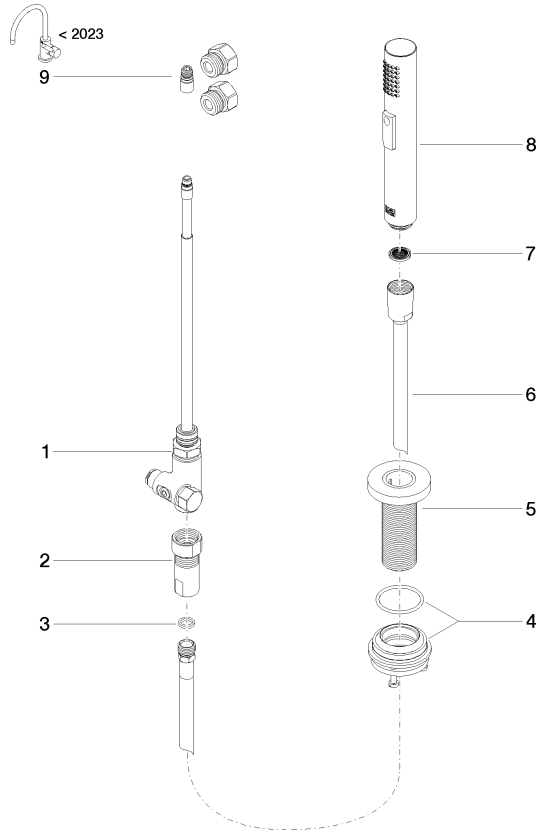

Rinsing spray set - Durabronz (23kt Gold)

27 731 970 Product version from 2/1/2023

- with round rosette
- spray flow
- automatic spout/shower diverter
- height of mixer 191 mm
- hole diameter rinsing spray 32mm
- fabric braided hose 1500 mm
- sprayface with anti-scaling system
- lead-free

Can only be combined with 32815682, 33826861, 32815861, 33836888, 32816888, 20816892, 33836875, 32815875.

Intrinsic protection against back flow.

Residual water may emerge from the spray after closing.

Operating unit can be positioned freely.

Rinsing spray set - Durabross (23kt Gold)

27 731 970 Product version from 2/1/2023

mm [inches]

Flow rate chart

Codes & Standards

DIN 4109

EN 1717

ISO 3822

Rinsing spray set - Durabross (23kt Gold)

27 731 970 Product version from 2/1/2023

Parts for other finishes can be found here: [Chrome](#)

Spare parts list

No.	Item Number	Name	Quantity used	Delivery time
1	90 17 09 046 12 90	diverter	1	2
2	90 24 03 241 00 90	nipple	1	2
3	90 14 20 019 00 90	seal	1	2
4	04 23 10 047 00 92	fixing set	1	60
5	90 27 86 001 00-09	rosette	1	-
Spare part can no longer be ordered, please order the replacement item				
6	90 30 02 062 00-09	hose	1	40
7	09 23 01 039 90	sieve	1	2
8	04 12 11 158 00-09	shower	1	40
9	90 17 09 046 14 90	conversion kit	1	2