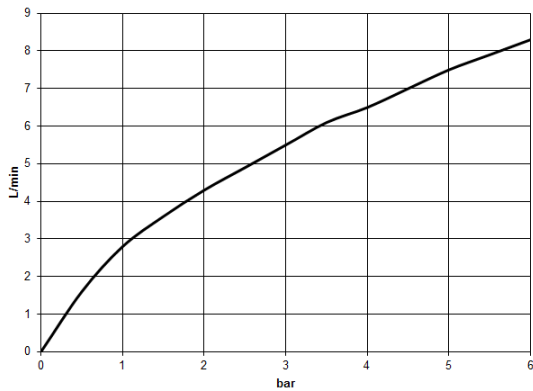

Rinsing spray set - Durabross (23kt Gold)

27 731 970 Product version from 2/1/2023

mm [inches]

Flow rate chart

Codes & Standards

DIN 4109

EN 1717

ISO 3822