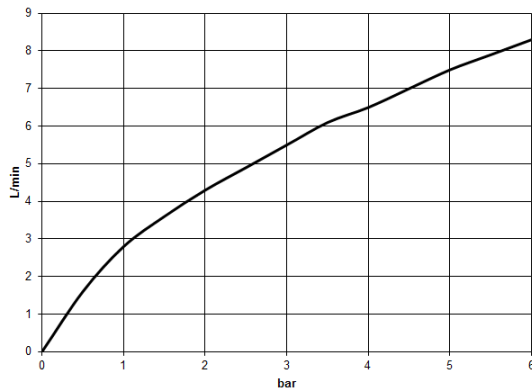

Rinsing spray set - Brushed Bronze

27 731 970 Product version from 2/1/2023

mm [inches]

Flow rate chart

Codes & Standards

DIN 4109

EN 1717

ISO 3822