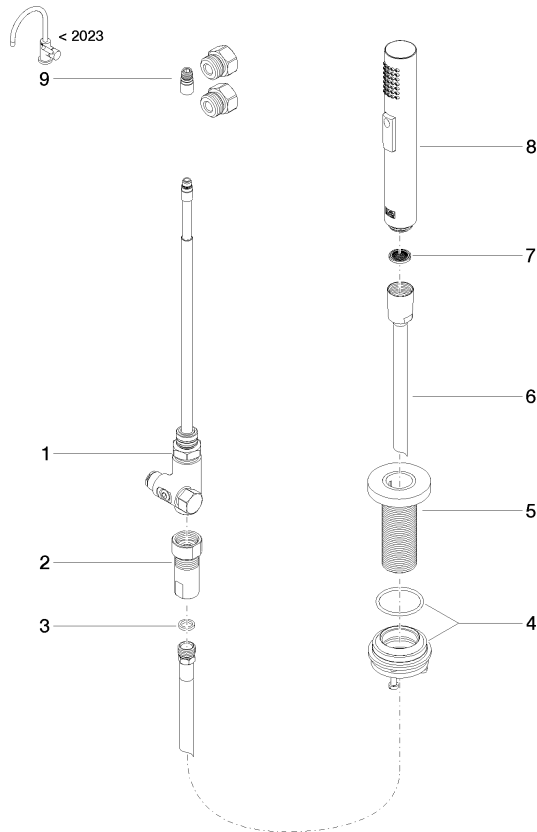

Rinsing spray set - Brushed Bronze

27 731 970 Product version from 2/1/2023

- with round rosette
- spray flow
- automatic spout/shower diverter
- height of mixer 191 mm
- hole diameter rinsing spray 32mm
- fabric braided hose 1500 mm
- sprayface with anti-scaling system
- lead-free

Can only be combined with 32815682, 33826861, 32815861, 33836888, 32816888, 20816892, 33836875, 32815875.

Intrinsic protection against back flow.

Residual water may emerge from the spray after closing.

Operating unit can be positioned freely.

Rinsing spray set - Brushed Bronze

27 731 970 Product version from 2/1/2023

mm [inches]

Flow rate chart

Codes & Standards

DIN 4109

EN 1717

ISO 3822

Rinsing spray set - Brushed Bronze

27 731 970 Product version from 2/1/2023

Parts for other finishes can be found here: [Chrome](#)

Spare parts list

No.	Item Number	Name	Quantity used	Delivery time
1	90 17 09 046 12 90	diverter	1	2
2	90 24 03 241 00 90	nipple	1	2
3	90 14 20 019 00 90	seal	1	2
4	04 23 10 047 00 92	fixing set	1	60
5	90 27 86 001 00-42	rosette	1	30
6	90 30 02 062 00-42	hose	1	30
7	09 23 01 039 90	sieve	1	2
8	04 12 11 158 00-42	shower	1	60
9	90 17 09 046 14 90	conversion kit	1	2