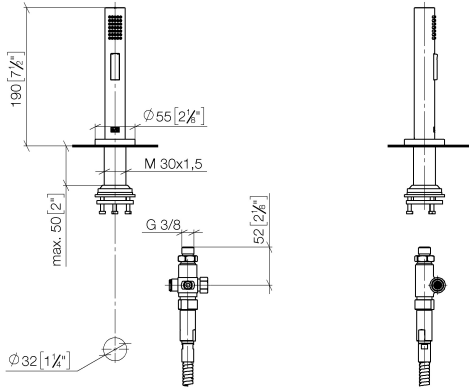

Rinsing spray set - Brushed Bronze

27 731 970 Product version from 2/1/2023

- with round rosette
- spray flow
- automatic spout/shower diverter
- height of mixer 191 mm
- hole diameter rinsing spray 32mm
- fabric braided hose 1500 mm
- sprayface with anti-scaling system
- lead-free

Can only be combined with 32815682, 33826861, 32815861, 33836888, 32816888, 20816892, 33836875, 32815875.

Intrinsic protection against back flow.

Residual water may emerge from the spray after closing.

Operating unit can be positioned freely.

Rinsing spray set - Brushed Bronze

27 731 970 Product version from 2/1/2023

mm [inches]

Flow rate chart

Codes & Standards

DIN 4109

EN 1717

ISO 3822