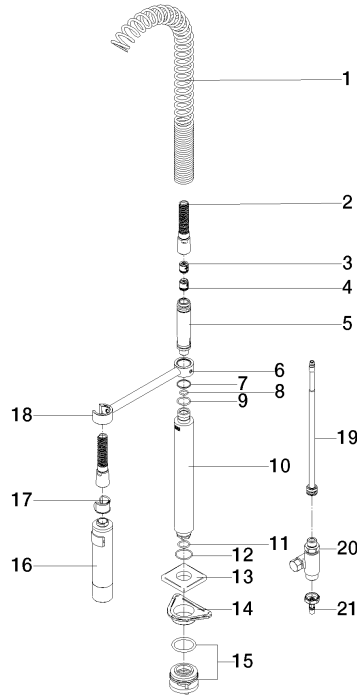

SERIES-VARIOUS Profi spray set - Chrome

27 785 970 Product version from 7/1/2023

- spray flow
- automatic diverter for spout/Profi spray set
- height of mixer mm
- individual rosette x mm
- profi spray hole diameter 30mm
- sprayface with anti-scaling system
- lead-free

Can only be combined with 33826680, 32815680.

Intrinsic protection against back flow.

SERIES-VARIOUS Profi spray set - Chrome

27 785 970 Product version from 7/1/2023

Codes & Standards

DIN 4109

ISO 3822

Ü-Zeichen

Certificates

LGA_38

SERIES-VARIOUS Profi spray set - Chrome

27 785 970 Product version from 7/1/2023

Spare parts list

No.	Item Number	Name	Quantity used	Delivery time
1	09 16 02 034 90	spring	1	2
2	90 30 02 065 00-00	hose	1	10
3	09 23 01 046 90	back-flow preventer	1	2
4	90 23 01 141 00 90	back-flow preventer	1	2
5	09 30 01 067 10-00	adaptor	1	10
6	09 31 11 049 90	pin	1	2
7	09 14 15 012 90	ring	1	2
8	09 14 10 003 90	seal	1	2
9	09 14 10 031 90	seal	1	2
10	90 11 10 099 00-00	connection	1	10
11	90 14 10 010 00 90	seal	1	2
12	09 14 10 120 90	seal	1	2
13	90 27 97 033 00-00	rosette	1	10
14	09 18 40 090 90	sleeve	1	2
15	90 23 10 048 00 90	fixing set	1	2
16	04 12 11 094 10-00	shower	1	10
17	90 18 40 035 00 90	sleeve	1	2
18	04 17 20 014 00-00	holder	1	10
19	90 28 20 068 00 90	connection	1	2
20	90 17 09 046 12 90	diverter	1	2
21	04 30 04 019 00 90	hose	1	2