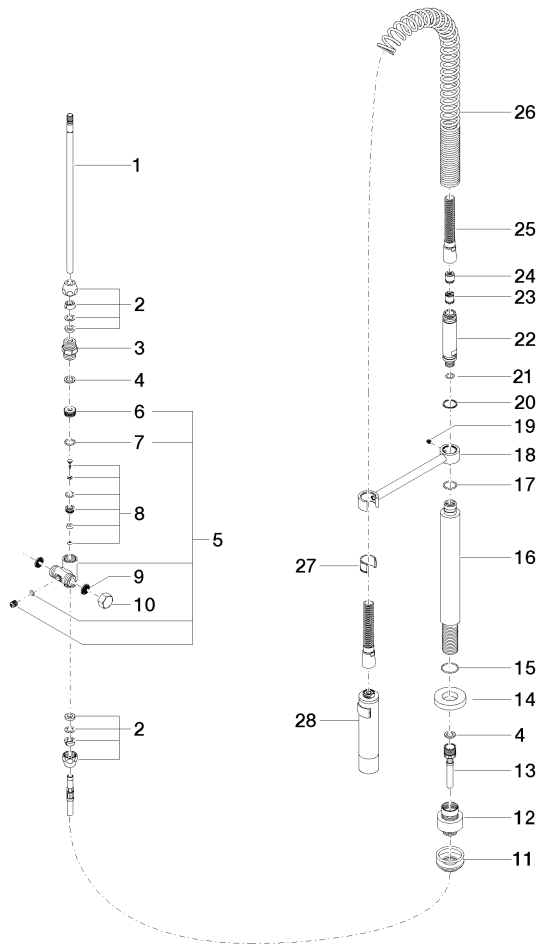

27 789 970

Fits: ELIO, TARA, TARA ULTRA

- spray flow
- automatic diverter for spout/Profi spray set
- height of mixer 665 mm
- individual rosette diameter 55mm
- profi spray hole diameter 30mm
- sprayface with anti-scaling system
- lead-free

Can only be combined with 33826790, 32800790, 33826888, 32815888, 20815892, 33826875.

Intrinsic protection against back flow.

	Chrome	27 789 970-00
	Brushed Platinum	27 789 970-06
	Platinum	27 789 970-08
	Dark Chrome	27 789 970-19
	Brushed Chrome	27 789 970-93
	Brushed Dark Platinum	27 789 970-99

27 789 970

mm [inches]
M 1:10

Flow rate chart

Certificates

LGA_18901.

LGA_28304.

Belgaqua_22_277_2
7_3.

27 789 970

27 789 970

Spare parts list

No.	Item Number	Name	Quantity used	Delivery time
1	04 24 02 046 01-07	pipe	1	10
2	90 23 30 040 00-00	threaded connector	2	10
3	90 24 03 168 00 90	nipple	1	2
4	90 14 20 002 00 90	seal	2	2
5	90 17 09 046 10 90	diverter	1	2
6	09 24 04 112 10 90	nipple	1	2
7	90 14 10 033 00 90	seal	1	2
8	90 21 10 031 10 90	diverter	1	2
9	09 23 01 039 90	sieve	2	2
10	04 21 02 006 00 92	cap	1	2
11	04 23 10 004 03 90	fixing set	1	2
12	12 780 970 90	Extension set -	1	60
13	09 30 04 067 90	hose	1	2
14	09 28 10 064-00	rosette	1	10
15	09 14 10 120 90	seal	1	2
16	09 11 10 066 10-00	connection	1	60
17	09 14 10 031 90	seal	1	2
18	04 17 20 014 00-00	holder	1	10
19	09 31 11 049 90	pin	1	2
20	09 14 15 012 90	ring	1	2
21	09 14 10 003 90	seal	1	2
22	09 30 01 067 10-00	adaptor	1	10
23	90 23 01 141 00 90	back-flow preventer	1	2
24	09 23 01 046 90	back-flow preventer	1	2
25	90 30 02 065 00-00	hose	1	10
26	09 16 02 034 90	spring	1	2
27	90 18 40 035 00 90	sleeve	1	2
28	04 12 11 094 10-00	shower	1	10