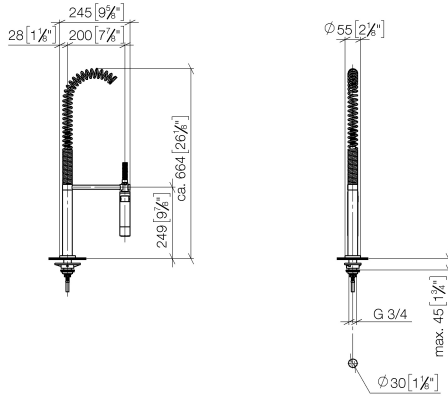

27 789 970

Fits: ELIO, TARA, TARA ULTRA

- spray flow
- automatic diverter for spout/Profi spray set
- height of mixer 665 mm
- individual rosette diameter 55mm
- profi spray hole diameter 30mm
- sprayface with anti-scaling system
- lead-free

Can only be combined with 33826790, 32800790, 33826888, 32815888, 20815892, 33826875.

Intrinsic protection against back flow.

	Chrome	27 789 970-00
	Brushed Platinum	27 789 970-06
	Platinum	27 789 970-08
	Dark Chrome	27 789 970-19
	Brushed Chrome	27 789 970-93
	Brushed Dark Platinum	27 789 970-99

27 789 970

mm [inches]
M 1:10

Flow rate chart

Certificates

LGA_18901.

LGA_28304.

Belgaqua_22_277_2
7_3.

27 789 970

27 789 970

Spare parts list

No.	Item Number	Name	Quantity used	Delivery time
1	04 24 02 046 01-07	pipe	1	10
2	90 23 30 040 00-00	threaded connector	2	10
3	90 24 03 168 00 90	nipple	1	2
4	90 14 20 002 00 90	seal	2	2
5	90 17 09 046 10 90	diverter	1	2
6	09 24 04 112 10 90	nipple	1	2
7	90 14 10 033 00 90	seal	1	2
8	90 21 10 031 10 90	diverter	1	2
9	09 23 01 039 90	sieve	2	2
10	04 21 02 006 00 92	cap	1	2
11	04 23 10 004 03 90	fixing set	1	2
12	12 780 970 90	Extension set -	1	60
13	09 30 04 067 90	hose	1	2
14	09 28 10 064-00	rosette	1	10
15	09 14 10 120 90	seal	1	2
16	09 11 10 066 10-00	connection	1	60
17	09 14 10 031 90	seal	1	2
18	04 17 20 014 00-00	holder	1	10
19	09 31 11 049 90	pin	1	2
20	09 14 15 012 90	ring	1	2
21	09 14 10 003 90	seal	1	2
22	09 30 01 067 10-00	adaptor	1	10
23	90 23 01 141 00 90	back-flow preventer	1	2
24	09 23 01 046 90	back-flow preventer	1	2
25	90 30 02 065 00-00	hose	1	10
26	09 16 02 034 90	spring	1	2
27	90 18 40 035 00 90	sleeve	1	2
28	04 12 11 094 10-00	shower	1	10