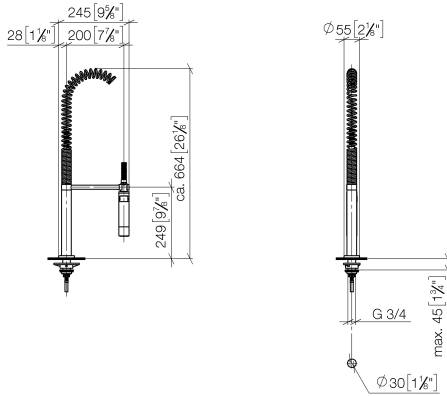

27 789 970

Fits: ELIO, TARA, TARA ULTRA

- spray flow
- automatic diverter for spout/Profi spray set
- height of mixer 665 mm
- individual rosette diameter 55mm
- profi spray hole diameter 30mm
- sprayface with anti-scaling system
- lead-free

Can only be combined with 33826790, 32800790, 33826888, 32815888, 20815892, 33826875.

Intrinsic protection against back flow.

	Brushed Platinum	27 789 970-06
	Chrome	27 789 970-00
	Platinum	27 789 970-08
	Dark Chrome	27 789 970-19
	Brushed Chrome	27 789 970-93
	Brushed Dark Platinum	27 789 970-99

27 789 970

mm [inches]  
M 1:10

Flow rate chart

Codes & Standards

DIN 4109

EN 1717

ISO 3822

Ü-Zeichen