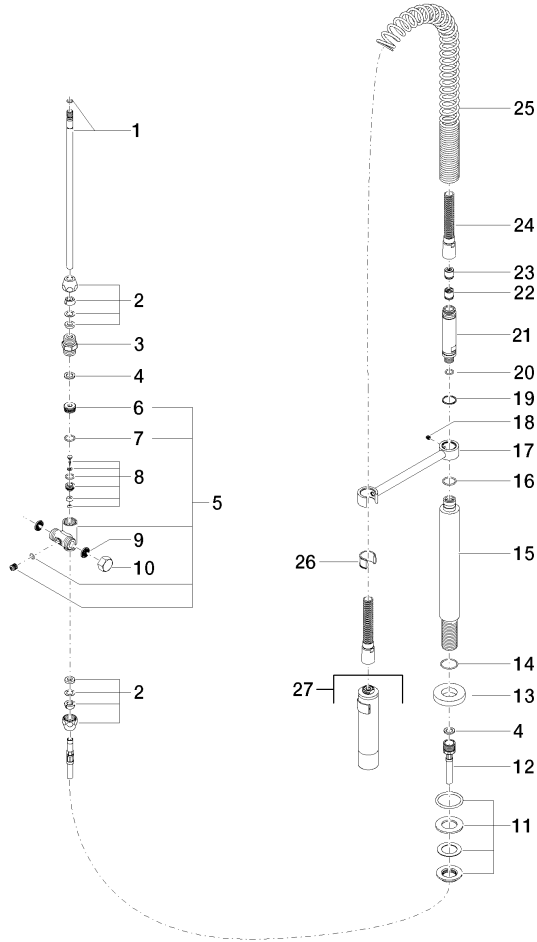

27 789 970

Product version up to 7/10/2018

Product version from 7/10/2018 to 9/18/2018

Product version from 9/18/2018 to 10/27/2020

Product version from 10/27/2020

Parts for other finishes can be found here: [Chrome](#)