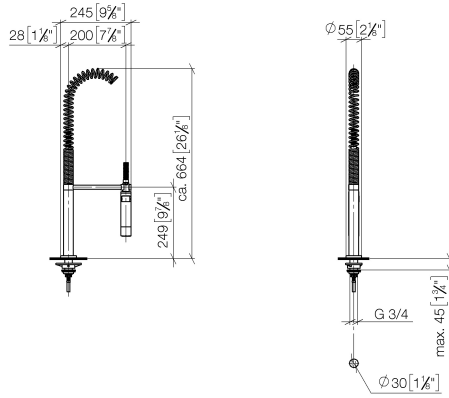

**Profi spray set - Platinum**

ELIO

27 789 970

Fits: ELIO, TARA, TARA ULTRA

- spray flow
- automatic diverter for spout/Profi spray set
- height of mixer 665 mm
- individual rosette diameter 55mm
- profi spray hole diameter 30mm
- sprayface with anti-scaling system
- lead-free

Can only be combined with 33826790, 32800790, 33826888, 32815888, 20815892, 33826875.

Intrinsic protection against back flow.

	Platinum	27 789 970-08
	Chrome	27 789 970-00
	Brushed Platinum	27 789 970-06
	Dark Chrome	27 789 970-19
	Brushed Chrome	27 789 970-93
	Brushed Dark Platinum	27 789 970-99

27 789 970

mm [inches]  
M 1:10

Flow rate chart

Codes & Standards

DIN 4109

EN 1717

ISO 3822

Ü-Zeichen