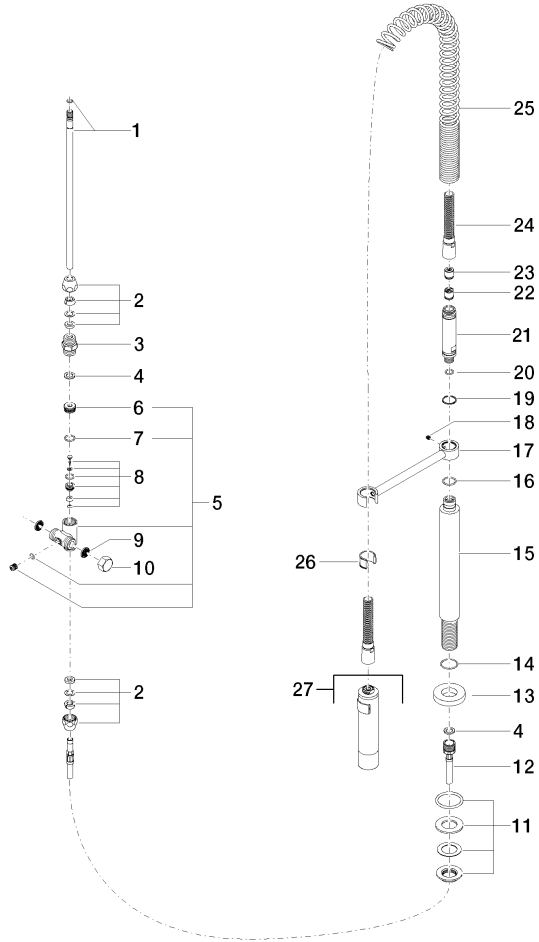

27 789 970

Product version up to 7/10/2018

Product version from 7/10/2018 to 9/18/2018

Product version from 9/18/2018 to 10/27/2020

Product version from 10/27/2020

Parts for other finishes can be found here: [Chrome](#)