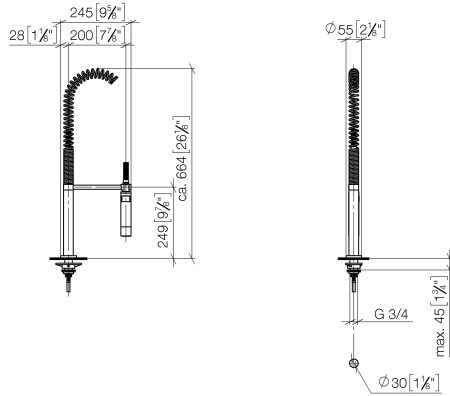

27 789 970

Fits: ELIO, TARA, TARA ULTRA

- spray flow
- automatic diverter for spout/Profi spray set
- height of mixer 665 mm
- individual rosette diameter 55mm
- profi spray hole diameter 30mm
- sprayface with anti-scaling system
- lead-free

Can only be combined with 33826790, 32800790,
33826888, 32815888, 20815892, 33826875.

Intrinsic protection against back flow.

27 789 970

mm [inches]
M 1:10

Flow rate chart

Codes & Standards

DIN 4109

EN 1717