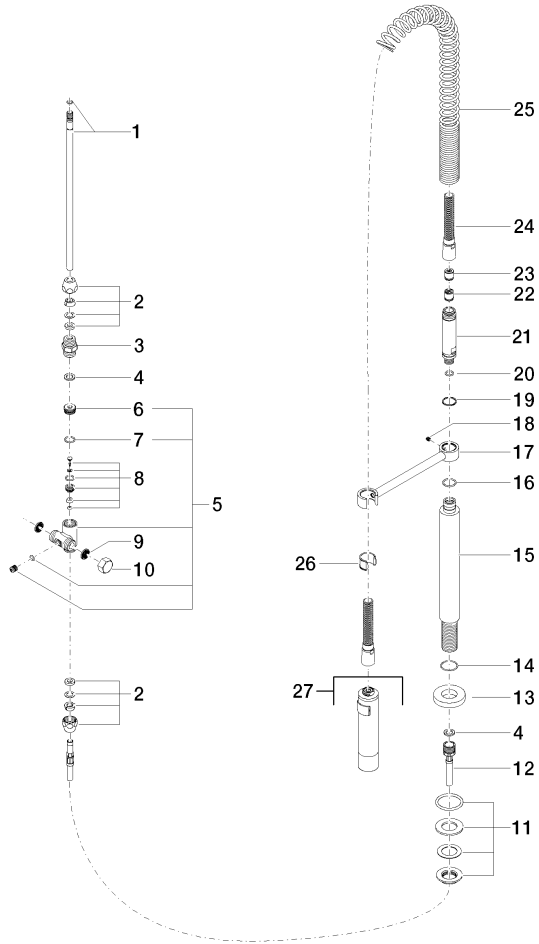

27 789 970

Fits: ELIO, TARA, TARA ULTRA

- spray flow
- automatic diverter for spout/Profi spray set
- height of mixer 665 mm
- individual rosette diameter 55mm
- profi spray hole diameter 30mm
- sprayface with anti-scaling system
- lead-free

Can only be combined with 33826790, 32800790,
33826888, 32815888, 20815892, 33826875.

Intrinsic protection against back flow.

27 789 970

mm [inches]
M 1:10

Flow rate chart

Codes & Standards

DIN 4109

EN 1717

Spare parts list