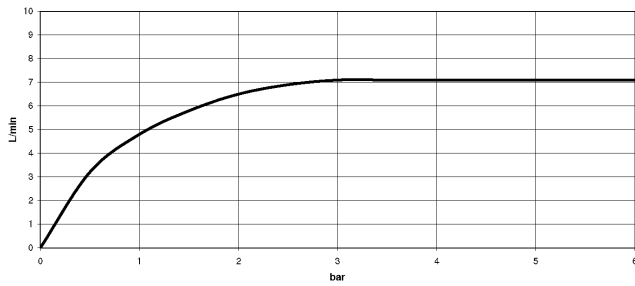

Can only be combined with 33826790, 32800790,
33826888, 32815888, 20815892, 33826875.

Intrinsic protection against back flow.

27 789 970

mm [inches]
M 1:10

Flow rate chart

Codes & Standards

DIN 4109

EN 1717