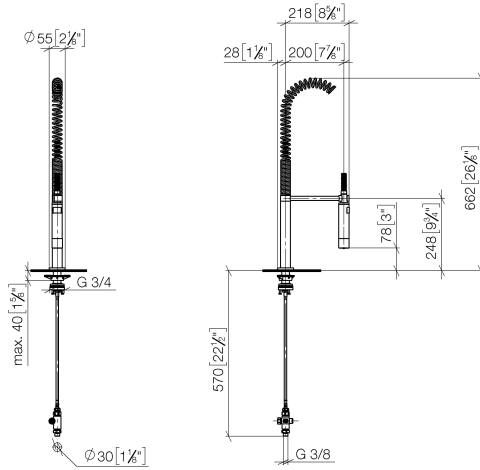

Profi spray set - Brushed Platinum

27 799 970 Product version from 10/1/2024

- spray flow
- automatic diverter for spout/Profi spray set
- height of mixer 665 mm
- individual rosette diameter 55mm
- profi spray hole diameter 30mm
- sprayface with anti-scaling system
- lead-free

Can only be combined with 32815682, 33826861, 32815861, 33836888, 32816888, 20816892, 33836875, 32815875.

Intrinsic protection against back flow.

Operating unit can be positioned freely.

	Brushed Platinum	27 799 970-06
	Chrome	27 799 970-00
	Platinum	27 799 970-08
	Dark Chrome	27 799 970-19
	Brushed Bronze	27 799 970-42
	Brushed Chrome	27 799 970-93
	Brushed Dark Platinum	27 799 970-99

Profi spray set - Brushed Platinum

27 799 970 Product version from 10/1/2024

mm [inches]
1:10

Flow rate chart

Codes & Standards

DIN 4109

EN 1717

ISO 3822

Belgaqua_24-005-2 IAPMO_N-4976

Profi spray set - Brushed Platinum

27 799 970 Product version from 10/1/2024

Parts for other finishes can be found here: [Chrome](#)

Spare parts list

No.	Item Number	Name	Quantity used	Delivery time
1	90 17 09 046 12 90	diverter	1	2
2	90 24 03 250 00 90	nipple	1	2
3	04 23 10 004 03 90	fixing set	1	2
4	09 18 40 090 90	sleeve	1	2
5	04 30 04 104 00 90	hose	1	2
6	90 27 86 000 00-06	rosette	1	10
7	09 14 10 120 90	seal	1	2
8	09 14 10 031 90	seal	1	2
9	04 17 20 014 00-06	holder	1	10
10	09 31 11 049 90	pin	1	2
11	09 14 15 012 90	ring	1	2
12	09 14 10 003 90	seal	1	2
13	09 30 01 067 10-06	adaptor	1	10
14	90 23 01 141 00 90	back-flow preventer	1	2
15	09 23 01 046 90	back-flow preventer	1	2
16	90 30 02 065 00-06	hose	1	10
17	09 16 02 034 90	spring	1	2
18	90 18 40 035 00 90	sleeve	1	2
19	04 12 11 094 10-06	shower	1	10