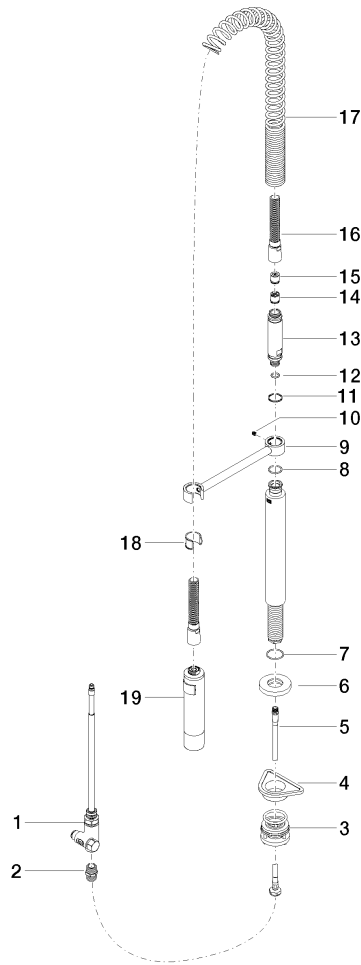

Profi spray set - Brushed Platinum

27 799 970 Product version from 10/1/2024

- spray flow
- automatic diverter for spout/Profi spray set
- height of mixer 665 mm
- individual rosette diameter 55mm
- profi spray hole diameter 30mm
- sprayface with anti-scaling system
- lead-free

Can only be combined with 32815682, 33826861, 32815861, 33836888, 32816888, 20816892, 33836875, 32815875.

Intrinsic protection against back flow.

Operating unit can be positioned freely.

	Brushed Platinum	27 799 970-06
	Chrome	27 799 970-00
	Platinum	27 799 970-08
	Dark Chrome	27 799 970-19
	Brushed Bronze	27 799 970-42
	Brushed Chrome	27 799 970-93
	Brushed Dark Platinum	27 799 970-99

Profi spray set - Brushed Platinum

27 799 970 Product version from 10/1/2024

mm [inches]
1:10

Flow rate chart

Codes & Standards

DIN 4109

EN 1717

ISO 3822

Belgaqua_24-005-2 IAPMO_N-4976

Profi spray set - Brushed Platinum

27 799 970 Product version from 10/1/2024

Parts for other finishes can be found here: [Chrome](#)

Spare parts list

No.	Item Number	Name	Quantity used	Delivery time
1	90 17 09 046 12 90	diverter	1	2
2	90 24 03 250 00 90	nipple	1	2
3	04 23 10 004 03 90	fixing set	1	2
4	09 18 40 090 90	sleeve	1	2
5	04 30 04 104 00 90	hose	1	2
6	90 27 86 000 00-06	rosette	1	10
7	09 14 10 120 90	seal	1	2
8	09 14 10 031 90	seal	1	2
9	04 17 20 014 00-06	holder	1	10
10	09 31 11 049 90	pin	1	2
11	09 14 15 012 90	ring	1	2
12	09 14 10 003 90	seal	1	2
13	09 30 01 067 10-06	adaptor	1	10
14	90 23 01 141 00 90	back-flow preventer	1	2
15	09 23 01 046 90	back-flow preventer	1	2
16	90 30 02 065 00-06	hose	1	10
17	09 16 02 034 90	spring	1	2
18	90 18 40 035 00 90	sleeve	1	2
19	04 12 11 094 10-06	shower	1	10