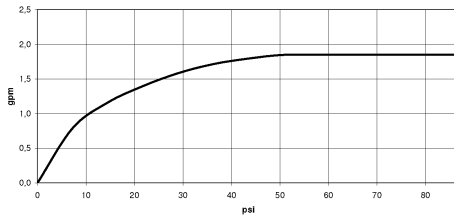

27 808 809

- COMPACT RAIN, max. flow rate 6.8 l/min (at 3 bar)
- with anti-scale system
- 3/8" shower outlet
- rosette for wall elbow Ø 60mm
- rosette for shower holder Ø 60mm
- metal shower hose 1250mm with integrated anti-twist protection
- 1/2" wall elbow
- This product can help a building meet the requirements of Green Building Rating Systems, e.g. LEED®, BREEAM®, DGNB

Recommended miscellaneous

Concealed wall elbow - 35 085 970 90

- max. recess depth 163 mm
- min. recess depth 90 mm

27 808 809

mm [inches]

Flow rate chart

Codes & Standards

ASME A112.18.1