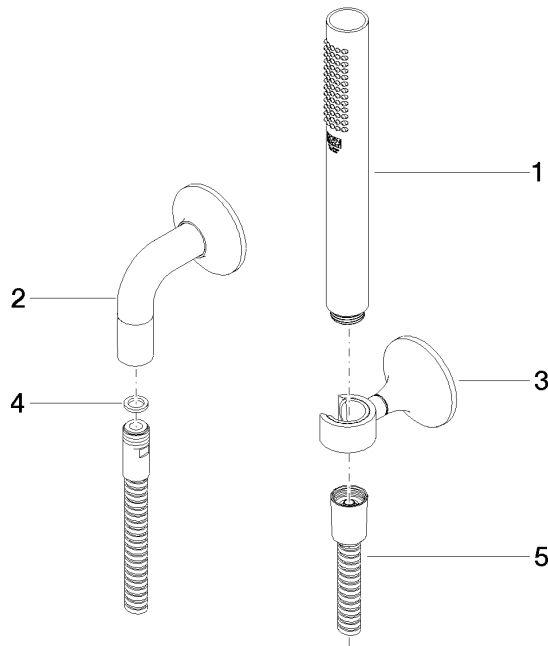

27 808 809

- COMPACT RAIN, max. flow rate 6.8 l/min (at 3 bar)
- with anti-scale system
- 3/8" shower outlet
- rosette for wall elbow Ø 60mm
- rosette for shower holder Ø 60mm
- metal shower hose 1250mm with integrated anti-twist protection
- 1/2" wall elbow
- This product can help a building meet the requirements of Green Building Rating Systems, e.g. LEED®, BREEAM®, DGNB

Recommended miscellaneous

Concealed wall elbow - 35 085 970 90

- max. recess depth 163 mm
- min. recess depth 90 mm

27 808 809

mm [inches]

Flow rate chart

Codes & Standards

ASME A112.18.1

cUPC

DIN 4109

ISO 3822

Ü-Zeichen

VAIA Hand shower set with individual rosettes FlowReduce - Chrome

VAIA

27 808 809

Certificates

IAPMO_4976

LGA_29

VAIA Hand shower set with individual rosettes FlowReduce - Chrome

VAIA

27 808 809

Spare parts list

No.	Item Number	Name	Quantity used	Delivery time
	90 12 11 140 30-00	shower	5	10