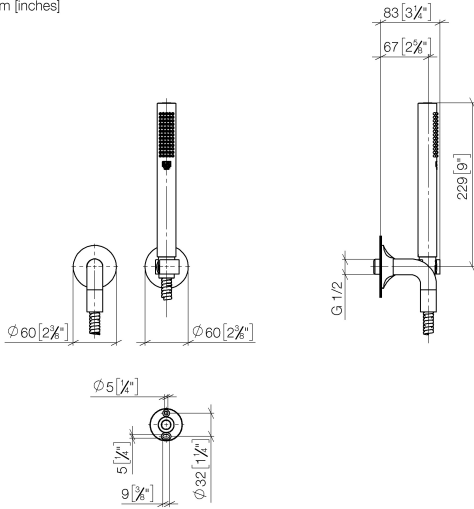

27 808 809

- COMPACT RAIN, max. flow rate 6.8 l/min (at 3 bar)
- with anti-scale system
- 3/8" shower outlet
- rosette for wall elbow Ø 60mm
- rosette for shower holder Ø 60mm
- metal shower hose 1250mm with integrated anti-twist protection
- 1/2" wall elbow
- This product can help a building meet the requirements of Green Building Rating Systems, e.g. LEED®, BREEAM®, DGNB

Recommended miscellaneous

Concealed wall elbow - 35 085 970 90

- max. recess depth 163 mm
- min. recess depth 90 mm

27 808 809

mm [inches]

Flow rate chart

Codes & Standards

ASME A112.18.1

cUPC

DIN 4109

ISO 3822

Ü-Zeichen

VAIA Hand shower set with individual rosettes FlowReduce - Chrome

VAIA

27 808 809

Certificates