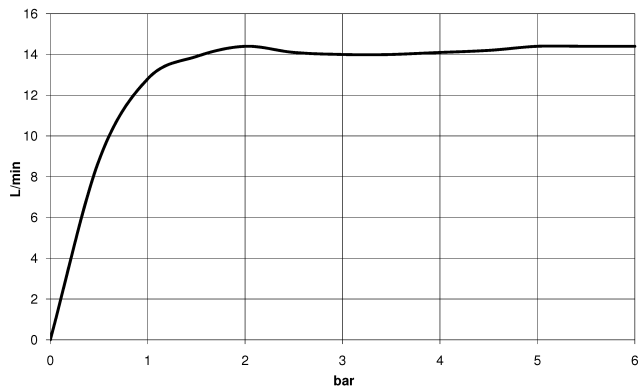

27 808 809

- COMPACT RAIN, max. flow rate 15 l/min (at 3 bar)
- with anti-scale system
- 3/8" shower outlet
- rosette for wall elbow Ø 60mm
- rosette for shower holder Ø 60mm
- metal shower hose 1250mm with integrated anti-twist protection
- 1/2" wall elbow
- WRAS 1810007

**Recommended miscellaneous**

**Concealed wall elbow -** 35 085 970 90

- max. recess depth 163 mm
- min. recess depth 90 mm

27 808 809

mm [inches]

**Flow rate chart**

**Codes & Standards**

DIN 4109