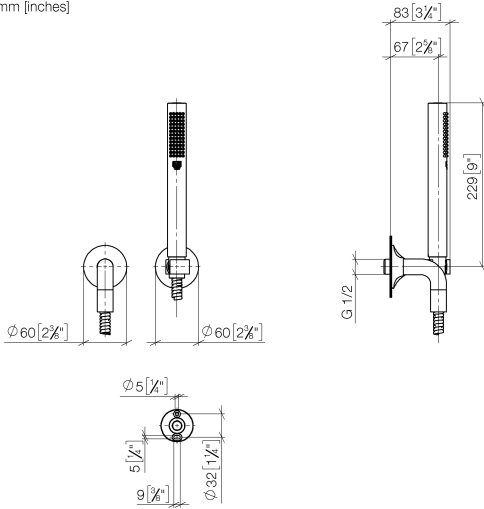

27 808 809

- COMPACT RAIN, max. flow rate 15 l/min (at 3 bar)
- with anti-scale system
- 3/8" shower outlet
- rosette for wall elbow Ø 60mm
- rosette for shower holder Ø 60mm
- metal shower hose 1250mm with integrated anti-twist protection
- 1/2" wall elbow
- WRAS 1810007

**Recommended miscellaneous**

**Concealed wall elbow -** 35 085 970 90

- max. recess depth 163 mm
- min. recess depth 90 mm

27 808 809

mm [inches]

**Flow rate chart**

**Codes & Standards**

DIN 4109

EN 1717

ISO 3822

Scottish Water  
Byelaws

UK Water Supply  
Regulations

Ü-Zeichen

VAIA Hand shower set with individual rosettes - Brushed Platinum

VAIA

27 808 809