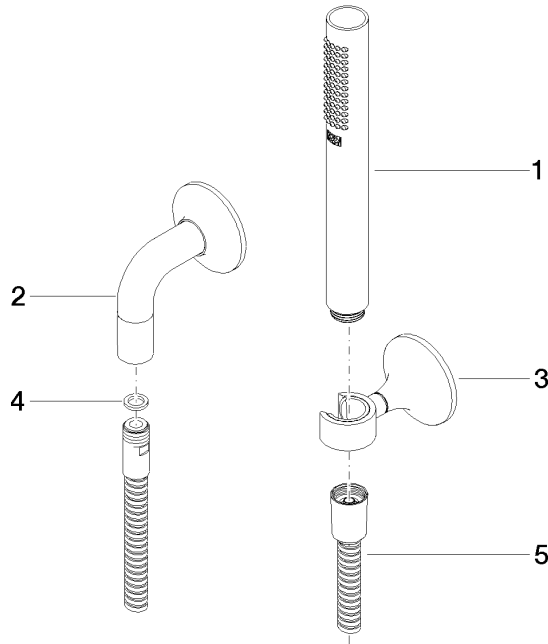

27 808 809

- COMPACT RAIN, max. flow rate 15 l/min (at 3 bar)
- with anti-scale system
- 3/8" shower outlet
- rosette for wall elbow Ø 60mm
- rosette for shower holder Ø 60mm
- metal shower hose 1250mm with integrated anti-twist protection
- 1/2" wall elbow
- WRAS 1810007

**Recommended miscellaneous**

**Concealed wall elbow -** 35 085 970 90

- max. recess depth 163 mm
- min. recess depth 90 mm

27 808 809

mm [inches]

**Flow rate chart**

**Codes & Standards**

DIN 4109

EN 1717

ISO 3822

Scottish Water  
Byelaws

UK Water Supply  
Regulations

Ü-Zeichen

VAIA Hand shower set with individual rosettes - Brushed Platinum

VAIA

27 808 809

# VAIA Hand shower set with individual rosettes - Brushed Platinum

VAIA

27 808 809