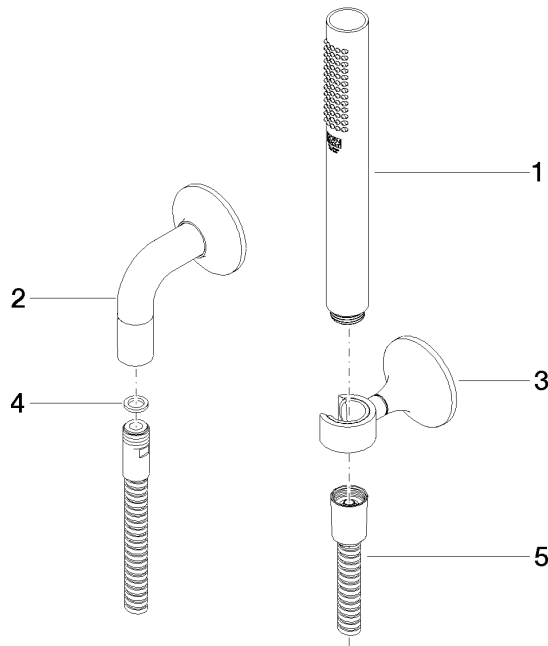

27 808 809

- COMPACT RAIN, max. flow rate 6.8 l/min (at 3 bar)
- with anti-scale system
- 3/8" shower outlet
- rosette for wall elbow Ø 60mm
- rosette for shower holder Ø 60mm
- metal shower hose 1250mm with integrated anti-twist protection
- 1/2" wall elbow
- This product can help a building meet the requirements of Green Building Rating Systems, e.g. LEED®, BREEAM®, DGNB

Recommended miscellaneous

Concealed wall elbow - 35 085 970 90

- max. recess depth 163 mm
- min. recess depth 90 mm

27 808 809

mm [inches]

Flow rate chart

Codes & Standards

ASME A112.18.1

cUPC

DIN 4109

ISO 3822

Ü-Zeichen

VAIA Hand shower set with individual rosettes FlowReduce - Brushed Platinum

VAIA

27 808 809

Certificates

IAPMO_4976

LGA_29

VAIA Hand shower set with individual rosettes FlowReduce - Brushed Platinum

VAIA

27 808 809

Spare parts list

No.	Item Number	Name	Quantity used	Delivery time
	90 12 11 140 30-06	shower	5	10