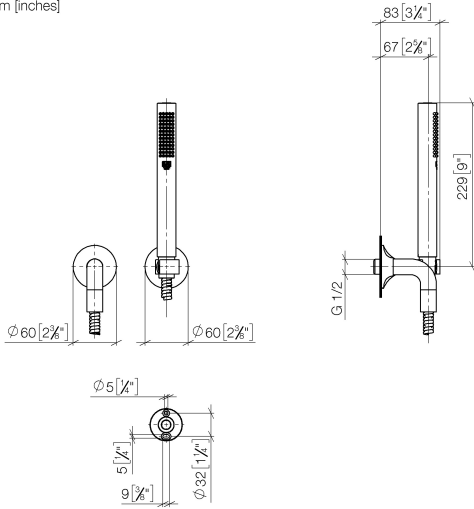

27 808 809

- COMPACT RAIN, max. flow rate 6.8 l/min (at 3 bar)
- with anti-scale system
- 3/8" shower outlet
- rosette for wall elbow Ø 60mm
- rosette for shower holder Ø 60mm
- metal shower hose 1250mm with integrated anti-twist protection
- 1/2" wall elbow
- This product can help a building meet the requirements of Green Building Rating Systems, e.g. LEED®, BREEAM®, DGNB

Recommended miscellaneous

Concealed wall elbow - 35 085 970 90

- max. recess depth 163 mm
- min. recess depth 90 mm

27 808 809

mm [inches]

Flow rate chart

Codes & Standards

ASME A112.18.1

cUPC

DIN 4109

ISO 3822

Ü-Zeichen

VAIA Hand shower set with individual rosettes FlowReduce - Brushed Platinum

VAIA

27 808 809

Certificates