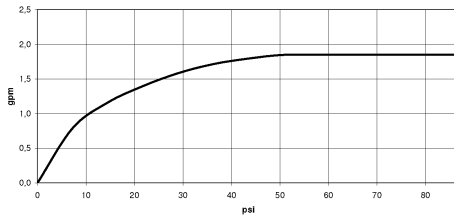

27 808 809

- COMPACT RAIN, max. flow rate 6.8 l/min (at 3 bar)
- with anti-scale system
- 3/8" shower outlet
- rosette for wall elbow Ø 60mm
- rosette for shower holder Ø 60mm
- metal shower hose 1250mm with integrated anti-twist protection
- 1/2" wall elbow
- This product can help a building meet the requirements of Green Building Rating Systems, e.g. LEED®, BREEAM®, DGNB

Recommended miscellaneous

- Concealed wall elbow -** 35 085 970 90
- max. recess depth 163 mm
  - min. recess depth 90 mm

27 808 809

mm [inches]

Flow rate chart

Codes & Standards

ASME A112.18.1

cUPC