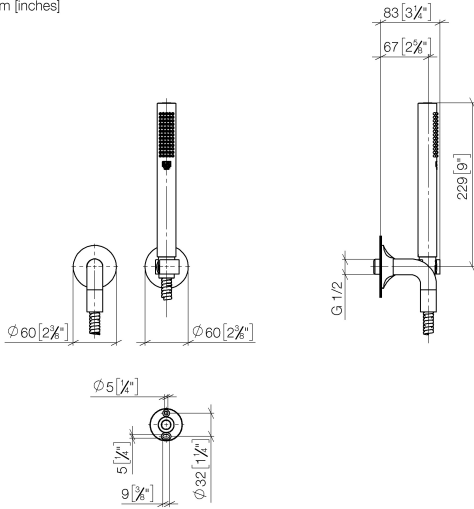

27 808 809

- COMPACT RAIN, max. flow rate 6.8 l/min (at 3 bar)
- with anti-scale system
- 3/8" shower outlet
- rosette for wall elbow Ø 60mm
- rosette for shower holder Ø 60mm
- metal shower hose 1250mm with integrated anti-twist protection
- 1/2" wall elbow
- This product can help a building meet the requirements of Green Building Rating Systems, e.g. LEED®, BREEAM®, DGNB

Intrinsic protection against back flow.

	Platinum	27 808 809-08 0010
	Chrome	27 808 809-00
	Chrome	27 808 809-00 0010
	Brushed Platinum	27 808 809-06
	Brushed Platinum	27 808 809-06 0010
	Platinum	27 808 809-08
	Dark Chrome	27 808 809-19 0010
	Brushed Durabronze (23kt Gold)	27 808 809-28 0010
	Brushed Durabronze (23kt Gold)	27 808 809-28
	Brushed Bronze	27 808 809-42
	Brushed Bronze	27 808 809-42 0010
	Brushed Champagne (22kt Gold)	27 808 809-46 0010
	Champagne (22kt Gold)	27 808 809-47 0010
	Brushed Dark Platinum	27 808 809-99
	Brushed Dark Platinum	27 808 809-99 0010

Recommended miscellaneous

- Concealed wall elbow -** 35 085 970 90
- max. recess depth 163 mm
  - min. recess depth 90 mm

27 808 809

mm [inches]

Flow rate chart

Codes & Standards

ASME A112.18.1

cUPC

## Spare parts list

No.	Item Number	Name	Quantity used	Delivery time
	90 12 11 140 30-08	shower	5	40