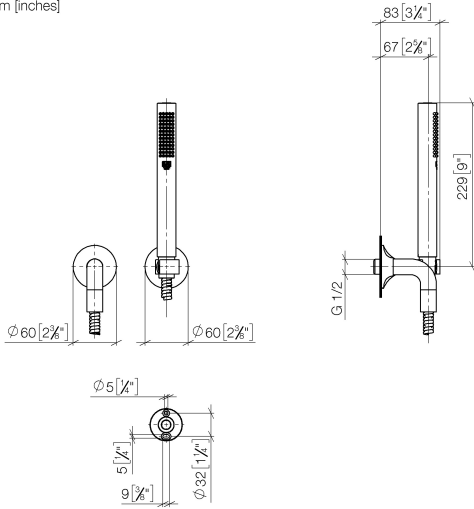

27 808 809

- COMPACT RAIN, max. flow rate 6.8 l/min (at 3 bar)
- with anti-scale system
- 3/8" shower outlet
- rosette for wall elbow Ø 60mm
- rosette for shower holder Ø 60mm
- metal shower hose 1250mm with integrated anti-twist protection
- 1/2" wall elbow
- This product can help a building meet the requirements of Green Building Rating Systems, e.g. LEED®, BREEAM®, DGNB

**Recommended miscellaneous**

**Concealed wall elbow -** 35 085 970 90

- max. recess depth 163 mm
- min. recess depth 90 mm

27 808 809

mm [inches]

**Flow rate chart**

**Codes & Standards**

DIN 4109