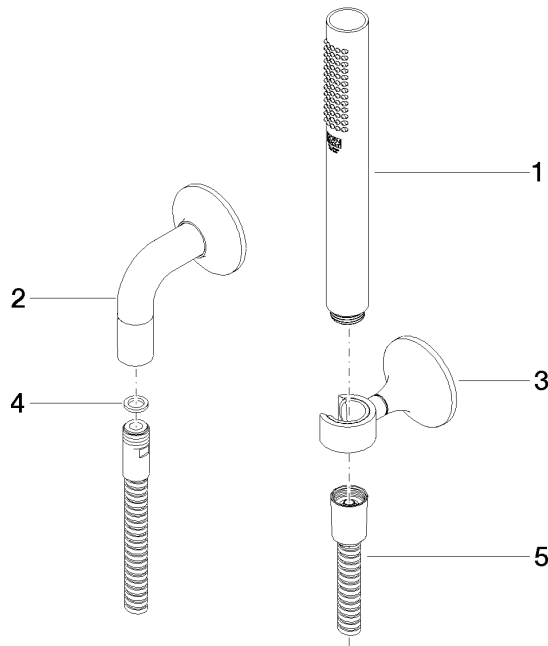

27 808 809

- COMPACT RAIN, max. flow rate 6.8 l/min (at 3 bar)
- with anti-scale system
- 3/8" shower outlet
- rosette for wall elbow Ø 60mm
- rosette for shower holder Ø 60mm
- metal shower hose 1250mm with integrated anti-twist protection
- 1/2" wall elbow
- This product can help a building meet the requirements of Green Building Rating Systems, e.g. LEED®, BREEAM®, DGNB

**Recommended miscellaneous**

**Concealed wall elbow -** 35 085 970 90

- max. recess depth 163 mm
- min. recess depth 90 mm

27 808 809

mm [inches]

**Flow rate chart**

**Codes & Standards**

DIN 4109

## VAIA Hand shower set with individual rosettes FlowReduce - Dark Chrome

---

VAIA

27 808 809

Certificates

---

LGA\_29

## Spare parts list