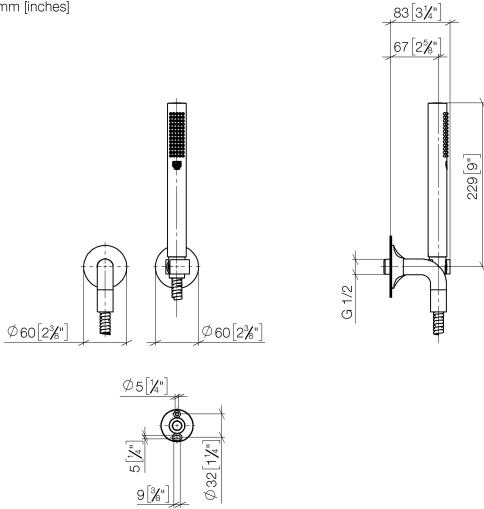

27 808 809

- COMPACT RAIN, max. flow rate 15 l/min (at 3 bar)
- with anti-scale system
- 3/8" shower outlet
- rosette for wall elbow Ø 60mm
- rosette for shower holder Ø 60mm
- metal shower hose 1250mm with integrated anti-twist protection
- 1/2" wall elbow
- WRAS 1810007

Recommended miscellaneous

Concealed wall elbow -

35 085 970 90

- max. recess depth 163 mm
- min. recess depth 90 mm

27 808 809

mm [inches]

Flow rate chart

Codes & Standards

DIN 4109

EN 1717

ISO 3822

Scottish Water
Byelaws

UK Water Supply
Regulations

Ü-Zeichen

VAIA Hand shower set with individual rosettes - Brushed Durabronz (23kt Gold)

VAIA