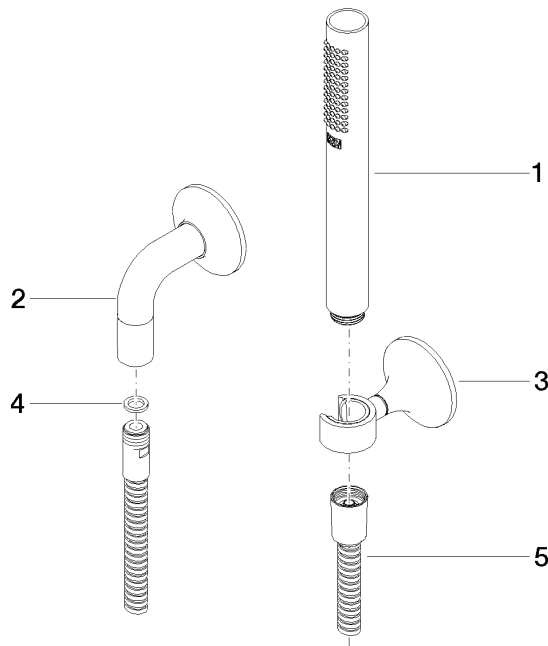

27 808 809

- COMPACT RAIN, max. flow rate 15 l/min (at 3 bar)
- with anti-scale system
- 3/8" shower outlet
- rosette for wall elbow Ø 60mm
- rosette for shower holder Ø 60mm
- metal shower hose 1250mm with integrated anti-twist protection
- 1/2" wall elbow
- WRAS 1810007

Recommended miscellaneous

Concealed wall elbow -

35 085 970 90

- min. recess depth 90 mm
- max. recess depth 163 mm

27 808 809

mm [inches]

Flow rate chart

Codes & Standards

DIN 4109

EN 1717

ISO 3822

Ü-Zeichen

VAIA Hand shower set with individual rosettes - Brushed Bronze

VAIA

27 808 809

Certificates

LGA_29

Belgaqua_22_280_2

Product version from 6/3/2020

VAIA Hand shower set with individual rosettes - Brushed Bronze

VAIA

27 808 809

Spare parts list

Product version from 6/3/2020