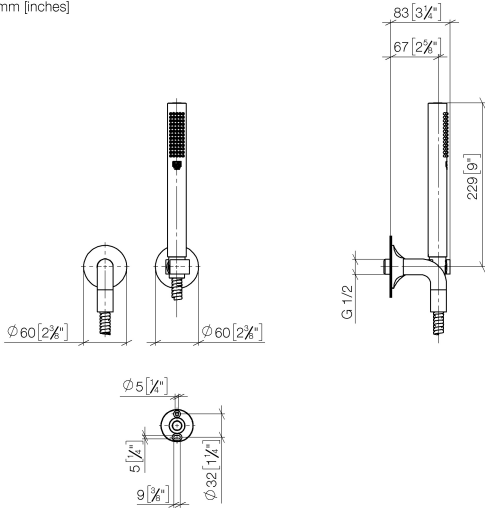

27 808 809

- COMPACT RAIN, max. flow rate 15 l/min (at 3 bar)
- with anti-scale system
- 3/8" shower outlet
- rosette for wall elbow Ø 60mm
- rosette for shower holder Ø 60mm
- metal shower hose 1250mm with integrated anti-twist protection
- 1/2" wall elbow
- WRAS 1810007

Recommended miscellaneous

Concealed wall elbow -

35 085 970 90

- min. recess depth 90 mm
- max. recess depth 163 mm

27 808 809

mm [inches]

Flow rate chart

Codes & Standards

No.	Item Number	Name	Quantity used	Delivery time
	90 12 11 152 00-42	shower	5	30