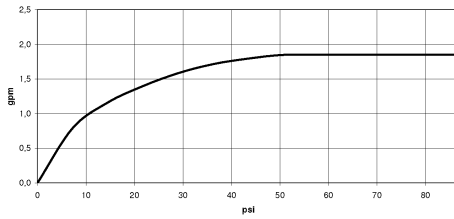

27 808 809

- COMPACT RAIN, max. flow rate 6.8 l/min (at 3 bar)
- with anti-scale system
- 3/8" shower outlet
- rosette for wall elbow Ø 60mm
- rosette for shower holder Ø 60mm
- metal shower hose 1250mm with integrated anti-twist protection
- 1/2" wall elbow
- This product can help a building meet the requirements of Green Building Rating Systems, e.g. LEED®, BREEAM®, DGNB

Intrinsic protection against back flow.

	Brushed Bronze	27 808 809-42 0010
	Chrome	27 808 809-00
	Chrome	27 808 809-00 0010
	Brushed Platinum	27 808 809-06
	Brushed Platinum	27 808 809-06 0010
	Platinum	27 808 809-08 0010
	Platinum	27 808 809-08
	Dark Chrome	27 808 809-19 0010
	Brushed Durabronze (23kt Gold)	27 808 809-28 0010
	Brushed Durabronze (23kt Gold)	27 808 809-28
	Brushed Bronze	27 808 809-42
	Brushed Champagne (22kt Gold)	27 808 809-46 0010
	Champagne (22kt Gold)	27 808 809-47 0010
	Brushed Dark Platinum	27 808 809-99
	Brushed Dark Platinum	27 808 809-99 0010

27 808 809

mm [inches]

Flow rate chart

Codes & Standards

DIN 4109

ISO 3822

Ü-Zeichen