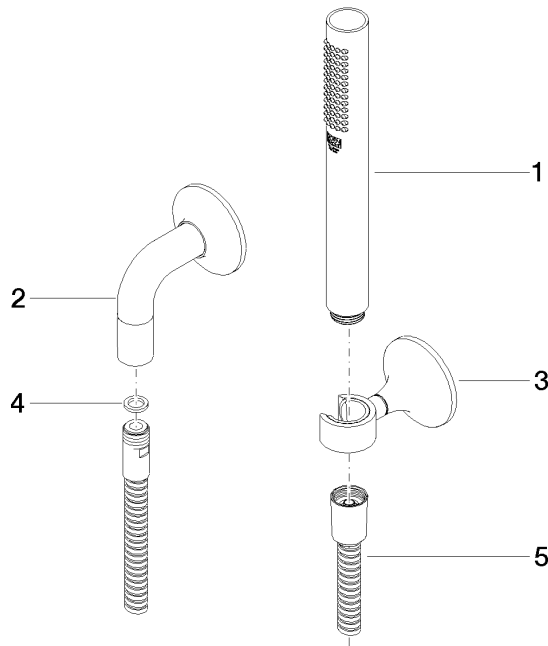

27 808 809

Parts for other
finishes can be found
here: [Chrome](#)