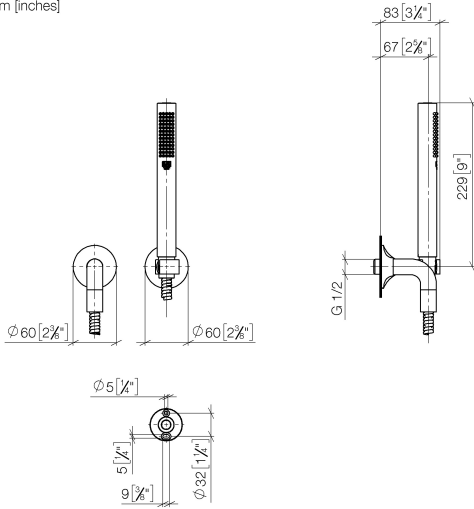

27 808 809

- COMPACT RAIN, max. flow rate 6.8 l/min (at 3 bar)
- with anti-scale system
- 3/8" shower outlet
- rosette for wall elbow Ø 60mm
- rosette for shower holder Ø 60mm
- metal shower hose 1250mm with integrated anti-twist protection
- 1/2" wall elbow
- This product can help a building meet the requirements of Green Building Rating Systems, e.g. LEED®, BREEAM®, DGNB

Intrinsic protection against back flow.

	Brushed Bronze	27 808 809-42 0010
	Chrome	27 808 809-00
	Chrome	27 808 809-00 0010
	Brushed Platinum	27 808 809-06
	Brushed Platinum	27 808 809-06 0010
	Platinum	27 808 809-08 0010
	Platinum	27 808 809-08
	Dark Chrome	27 808 809-19 0010
	Brushed Durabronze (23kt Gold)	27 808 809-28 0010
	Brushed Durabronze (23kt Gold)	27 808 809-28
	Brushed Bronze	27 808 809-42
	Brushed Champagne (22kt Gold)	27 808 809-46 0010
	Champagne (22kt Gold)	27 808 809-47 0010
	Brushed Dark Platinum	27 808 809-99
	Brushed Dark Platinum	27 808 809-99 0010

27 808 809

mm [inches]

Flow rate chart

Codes & Standards

DIN 4109

ISO 3822

Ü-Zeichen

## Spare parts list

No.	Item Number	Name	Quantity used	Delivery time
	90 12 11 140 30-42	shower	5	30