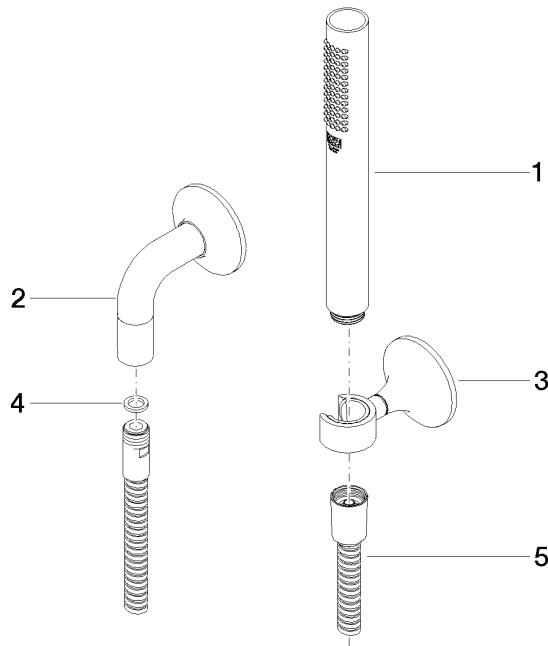

VAIA Hand shower set with individual rosettes FlowReduce - Brushed Champagne (22kt Gold)

VAIA

27 808 809

- COMPACT RAIN, max. flow rate 6.8 l/min (at 3 bar)
- with anti-scale system
- 3/8" shower outlet
- rosette for wall elbow Ø 60mm
- rosette for shower holder Ø 60mm
- metal shower hose 1250mm with integrated anti-twist protection
- 1/2" wall elbow
- This product can help a building meet the requirements of Green Building Rating Systems, e.g. LEED®, BREEAM®, DGNB

Recommended miscellaneous

Concealed wall elbow - 35 085 970 90

- max. recess depth 163 mm
- min. recess depth 90 mm

VAIA Hand shower set with individual rosettes FlowReduce - Brushed Champagne (22kt Gold)

VAIA

27 808 809
mm [inches]

Flow rate chart

Codes & Standards

DIN 4109

ISO 3822

Ü-Zeichen

VAIA Hand shower set with individual rosettes FlowReduce - Brushed
Champagne (22kt Gold)

VAIA

27 808 809

Certificates

LGA_29

VAIA Hand shower set with individual rosettes FlowReduce - Brushed
Champagne (22kt Gold)

VAIA

27 808 809

Spare parts list