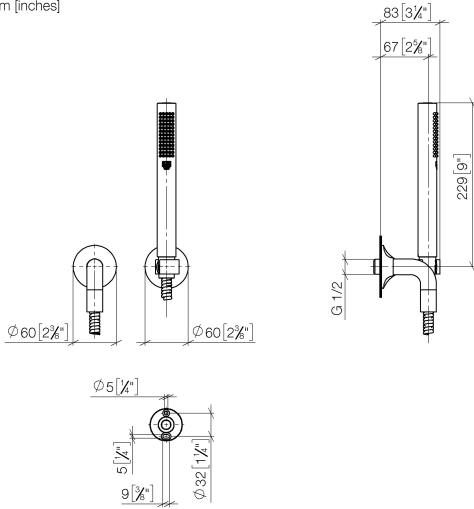

VAIA Hand shower set with individual rosettes FlowReduce - Brushed Champagne (22kt Gold)

VAIA

27 808 809

- COMPACT RAIN, max. flow rate 6.8 l/min (at 3 bar)
- with anti-scale system
- 3/8" shower outlet
- rosette for wall elbow Ø 60mm
- rosette for shower holder Ø 60mm
- metal shower hose 1250mm with integrated anti-twist protection
- 1/2" wall elbow
- This product can help a building meet the requirements of Green Building Rating Systems, e.g. LEED®, BREEAM®, DGNB

Recommended miscellaneous

Concealed wall elbow - 35 085 970 90

- max. recess depth 163 mm
- min. recess depth 90 mm

VAIA Hand shower set with individual rosettes FlowReduce - Brushed Champagne (22kt Gold)

VAIA

27 808 809
mm [inches]

Flow rate chart

Codes & Standards

DIN 4109

ISO 3822

Ü-Zeichen

VAIA Hand shower set with individual rosettes FlowReduce - Brushed
Champagne (22kt Gold)

No.	Item Number	Name	Quantity used	Delivery time
	90 12 11 140 30-46	shower	5	30