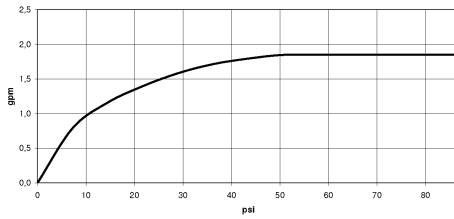

VAIA Hand shower set with individual rosettes FlowReduce - Brushed Champagne (22kt Gold)

VAIA

27 808 809

- COMPACT RAIN, max. flow rate 6.8 l/min (at 3 bar)
- with anti-scale system
- 3/8" shower outlet
- rosette for wall elbow Ø 60mm
- rosette for shower holder Ø 60mm
- metal shower hose 1250mm with integrated anti-twist protection
- 1/2" wall elbow
- This product can help a building meet the requirements of Green Building Rating Systems, e.g. LEED®, BREEAM®, DGNB

Recommended miscellaneous

Concealed wall elbow - 35 085 970 90

- max. recess depth 163 mm
- min. recess depth 90 mm

VAIA Hand shower set with individual rosettes FlowReduce - Brushed Champagne (22kt Gold)

VAIA

27 808 809
mm [inches]

Flow rate chart

Codes & Standards

DIN 4109

ISO 3822

Ü-Zeichen

VAIA Hand shower set with individual rosettes FlowReduce - Brushed
Champagne (22kt Gold)