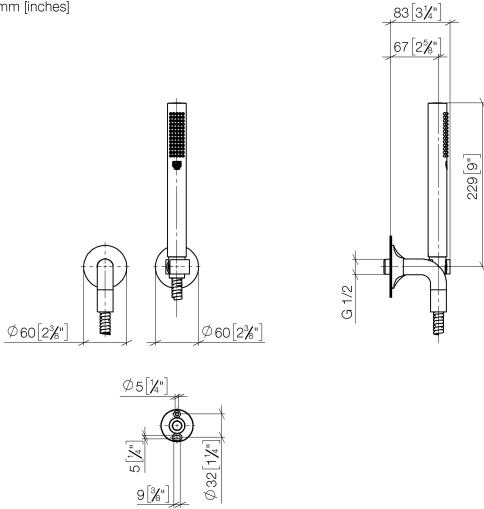

27 808 809

- COMPACT RAIN, max. flow rate 15 l/min (at 3 bar)
- with anti-scale system
- 3/8" shower outlet
- rosette for wall elbow Ø 60mm
- rosette for shower holder Ø 60mm
- metal shower hose 1250mm with integrated anti-twist protection
- 1/2" wall elbow
- WRAS 1810007

Recommended miscellaneous

Concealed wall elbow -

35 085 970 90

- max. recess depth 163 mm
- min. recess depth 90 mm

27 808 809

mm [inches]

Flow rate chart

Codes & Standards

DIN 4109

EN 1717

ISO 3822

Scottish Water
Byelaws

UK Water Supply
Regulations

Ü-Zeichen

VAIA Hand shower set with individual rosettes - Brushed Dark Platinum

VAIA