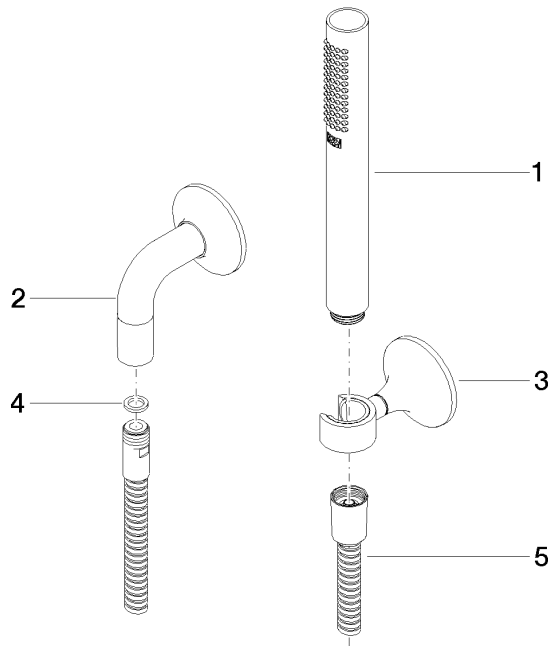

27 808 809

- COMPACT RAIN, max. flow rate 15 l/min (at 3 bar)
- with anti-scale system
- 3/8" shower outlet
- rosette for wall elbow Ø 60mm
- rosette for shower holder Ø 60mm
- metal shower hose 1250mm with integrated anti-twist protection
- 1/2" wall elbow
- WRAS 1810007

Recommended miscellaneous

Concealed wall elbow -

35 085 970 90

- max. recess depth 163 mm
- min. recess depth 90 mm

27 808 809

mm [inches]

Flow rate chart

Codes & Standards

DIN 4109

EN 1717

ISO 3822

Scottish Water
Byelaws

UK Water Supply
Regulations

Ü-Zeichen

VAIA Hand shower set with individual rosettes - Brushed Dark Platinum

VAIA

Product version from 6/3/2020

VAIA Hand shower set with individual rosettes - Brushed Dark Platinum

VAIA

27 808 809

Spare parts list

Product version from 3/13/2017 to 6/3/2020

Product version from 6/3/2020

No.	Item Number	Name	Quantity used	Delivery time
	90 12 11 152 00-99	shower	5	30