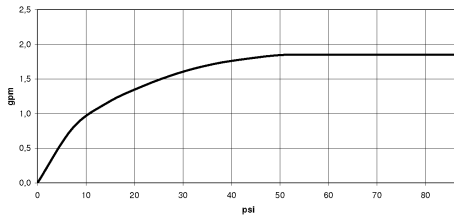

**VAIA Hand shower set with individual rosettes FlowReduce - Brushed Dark Platinum**

VAIA

27 808 809

- COMPACT RAIN, max. flow rate 6.8 l/min (at 3 bar)
- with anti-scale system
- 3/8" shower outlet
- rosette for wall elbow Ø 60mm
- rosette for shower holder Ø 60mm
- metal shower hose 1250mm with integrated anti-twist protection
- 1/2" wall elbow
- This product can help a building meet the requirements of Green Building Rating Systems, e.g. LEED®, BREEAM®, DGNB

**Recommended miscellaneous**

**Concealed wall elbow -**

35 085 970 90

- max. recess depth 163 mm
- min. recess depth 90 mm

**VAIA Hand shower set with individual rosettes FlowReduce - Brushed Dark Platinum**

VAIA

27 808 809  
mm [inches]

**Flow rate chart**

**Codes & Standards**

ASME A112.18.1

cUPC

DIN 4109

ISO 3822