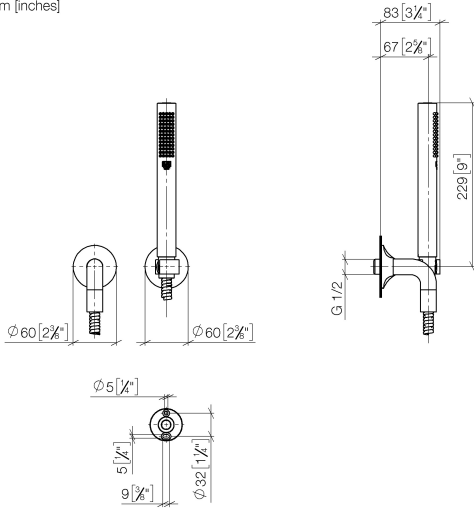

**VAIA Hand shower set with individual rosettes FlowReduce - Brushed Dark Platinum**

VAIA

27 808 809

- COMPACT RAIN, max. flow rate 6.8 l/min (at 3 bar)
- with anti-scale system
- 3/8" shower outlet
- rosette for wall elbow Ø 60mm
- rosette for shower holder Ø 60mm
- metal shower hose 1250mm with integrated anti-twist protection
- 1/2" wall elbow
- This product can help a building meet the requirements of Green Building Rating Systems, e.g. LEED®, BREEAM®, DGNB

**Recommended miscellaneous**

**Concealed wall elbow -**

35 085 970 90

- max. recess depth 163 mm
- min. recess depth 90 mm

**VAIA Hand shower set with individual rosettes FlowReduce - Brushed Dark Platinum**

VAIA

27 808 809  
mm [inches]

**Flow rate chart**

**Codes & Standards**

ASME A112.18.1

cUPC

DIN 4109

ISO 3822