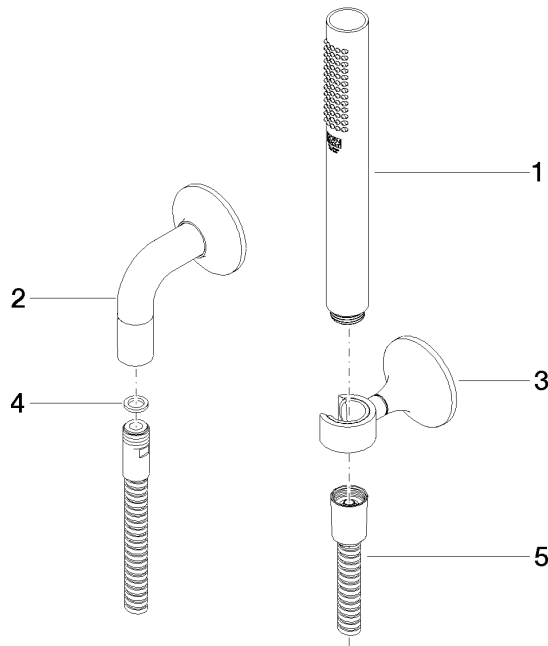

**VAIA Hand shower set with individual rosettes FlowReduce - Brushed Dark Platinum**

VAIA

27 808 809

- COMPACT RAIN, max. flow rate 6.8 l/min (at 3 bar)
- with anti-scale system
- 3/8" shower outlet
- rosette for wall elbow Ø 60mm
- rosette for shower holder Ø 60mm
- metal shower hose 1250mm with integrated anti-twist protection
- 1/2" wall elbow
- This product can help a building meet the requirements of Green Building Rating Systems, e.g. LEED®, BREEAM®, DGNB

**Recommended miscellaneous**

**Concealed wall elbow -**

35 085 970 90

- max. recess depth 163 mm
- min. recess depth 90 mm

**VAIA Hand shower set with individual rosettes FlowReduce - Brushed Dark Platinum**

**Ü-Zeichen**

VAIA Hand shower set with individual rosettes FlowReduce - Brushed Dark  
Platinum

---

VAIA

27 808 809  
Certificates

---

IAPMO\_4976      LGA\_29

VAIA Hand shower set with individual rosettes FlowReduce - Brushed Dark  
Platinum

VAIA

27 808 809

**Spare parts list**

No.	Item Number	Name	Quantity used	Delivery time
	90 12 11 140 30-99	shower	5	30