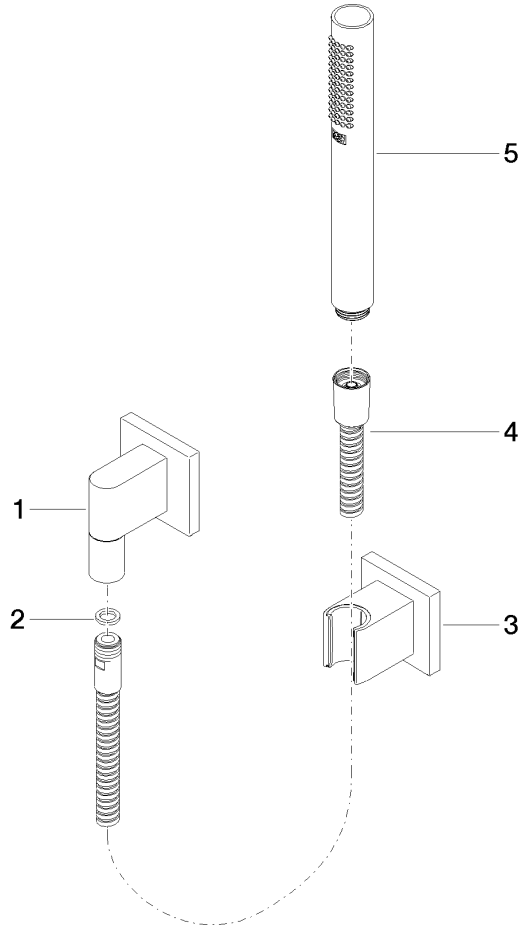

27 808 980

Fits: IMO, MEM, CL.1, CYO

- COMPACT RAIN, max. flow rate 15 l/min (at 3 bar)
- with anti-scale system
- 3/8" shower outlet
- rosette for wall elbow 60 x 60mm
- rosette for shower holder 60 x 60mm
- metal shower hose 1250mm with integrated anti-twist protection
- 1/2" wall elbow
- WRAS 2209005

Recommended miscellaneous

- Concealed wall elbow -** 35 085 970 90
- max. recess depth 163 mm
  - min. recess depth 90 mm

Hand shower set with individual rosettes - Brushed Durabronz (23kt Gold)

---

IMO

27 808 980

27 808 980

mm [inches]

Flow rate chart

Certificates

LGA\_29985. Belgaqua\_22\_280\_2 WRAS\_2209005.  
7\_7.

27 808 980

**Spare parts list**

No.	Item Number	Name	Quantity used	Delivery time
1	28 450 980-28	Wall elbow - Brushed Durabron (23kt Gold)	1	20
2	90 14 20 026 00 90	seal	1	2
3	28 050 980-28	Wall bracket - Brushed Durabron (23kt Gold)	1	20
4	90 30 02 072 00-28	Metal shower hose 1/2" x 3/8" x 1250 mm - Brushed Durabron (23kt Gold)	1	20
5	90 12 11 152 00-28	shower	1	-