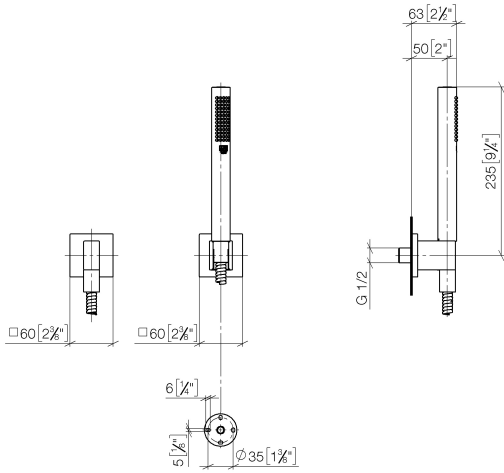

27 808 980

Fits: IMO, MEM, CL.1, CYO

- COMPACT RAIN, max. flow rate 15 l/min (at 3 bar)
- with anti-scale system
- 3/8" shower outlet
- rosette for wall elbow 60 x 60mm
- rosette for shower holder 60 x 60mm
- metal shower hose 1250mm with integrated anti-twist protection
- 1/2" wall elbow
- WRAS 2209005

Recommended miscellaneous

- Concealed wall elbow -** 35 085 970 90
- max. recess depth 163 mm
  - min. recess depth 90 mm

Hand shower set with individual rosettes - Brushed Durabronz (23kt Gold)

---

IMO

27 808 980

27 808 980

mm [inches]

Flow rate chart

Certificates

LGA\_29985. Belgaqua\_22\_280\_2 WRAS\_2209005.  
7\_7.

27 808 980

**Spare parts list**

No.	Item Number	Name	Quantity used	Delivery time
1	28 450 980-28	Wall elbow - Brushed Durabron (23kt Gold)	1	20
2	90 14 20 026 00 90	seal	1	2
3	28 050 980-28	Wall bracket - Brushed Durabron (23kt Gold)	1	20
4	90 30 02 072 00-28	Metal shower hose 1/2" x 3/8" x 1250 mm - Brushed Durabron (23kt Gold)	1	20
5	90 12 11 152 00-28	shower	1	-