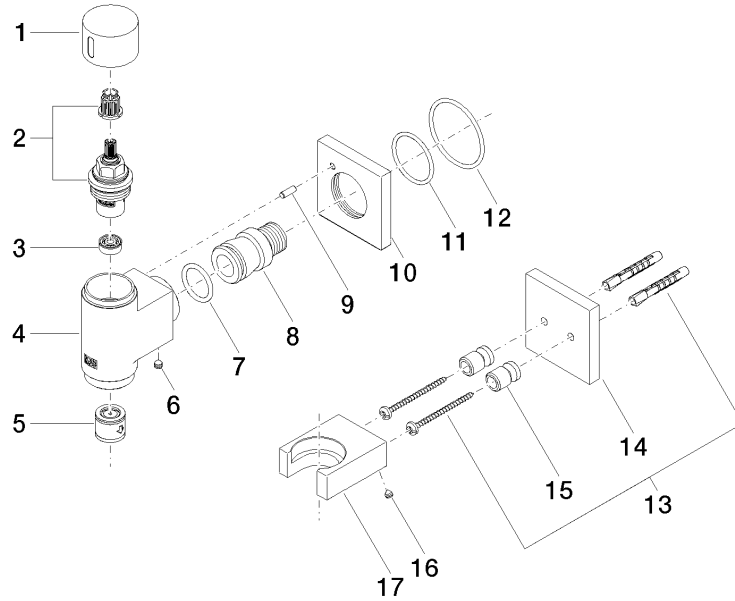

IMO

27 821 979
mm [inches]

Flow rate chart

Codes & Standards

EN 1717

**WATER TUBE Kneipp wall elbow with hose holder with individual rosettes -
Brushed Platinum**

IMO

27 821 979

Certificates

Belgaqua_22_280_2

WATER TUBE Kneipp wall elbow with hose holder with individual rosettes -
Brushed Platinum

27 821 979

Product version up to 3/12/2018

Product version from 3/12/2018 to 3/6/2023

Product version from 3/6/2023

WATER TUBE Kneipp wall elbow with hose holder with individual rosettes -
Brushed Platinum

IMO

27 821 979

Spare parts list

Product version up to 3/12/2018

Product version from 3/12/2018 to 3/6/2023