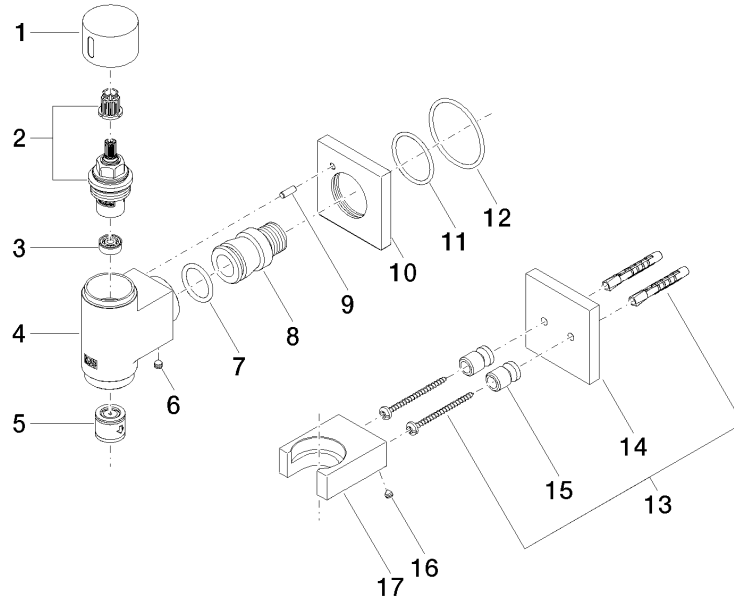

IMO

27 821 979  
mm [inches]

**Flow rate chart**

**Codes & Standards**

EN 1717

WATER TUBE Kneipp wall elbow with hose holder with individual rosettes -  
Platinum

---

IMO

27 821 979

Certificates

---

Belgaqua\_22\_280\_2

WATER TUBE Kneipp wall elbow with hose holder with individual rosettes -  
Platinum

27 821 979

Product version up to 3/12/2018

Product version from 3/12/2018 to 3/6/2023

**Product version from 3/6/2023**

WATER TUBE Kneipp wall elbow with hose holder with individual rosettes -  
Platinum

---

IMO

27 821 979

Spare parts list

Product version up to 3/12/2018

Product version from 3/12/2018 to 3/6/2023